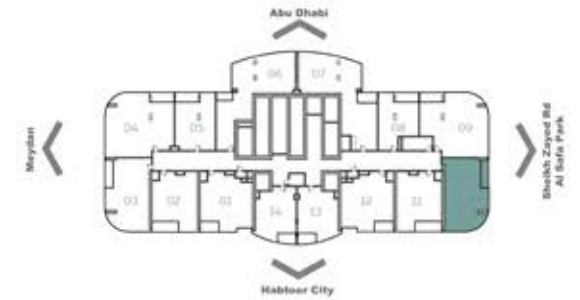

2 Bedrooms

Suite Area :	1273 ft²	118.27 m²
Balcony Area :	105 ft²	9.71 m²
Total Area :	1378ft²	127.98m²

KEY PLAN

KEY SECTION