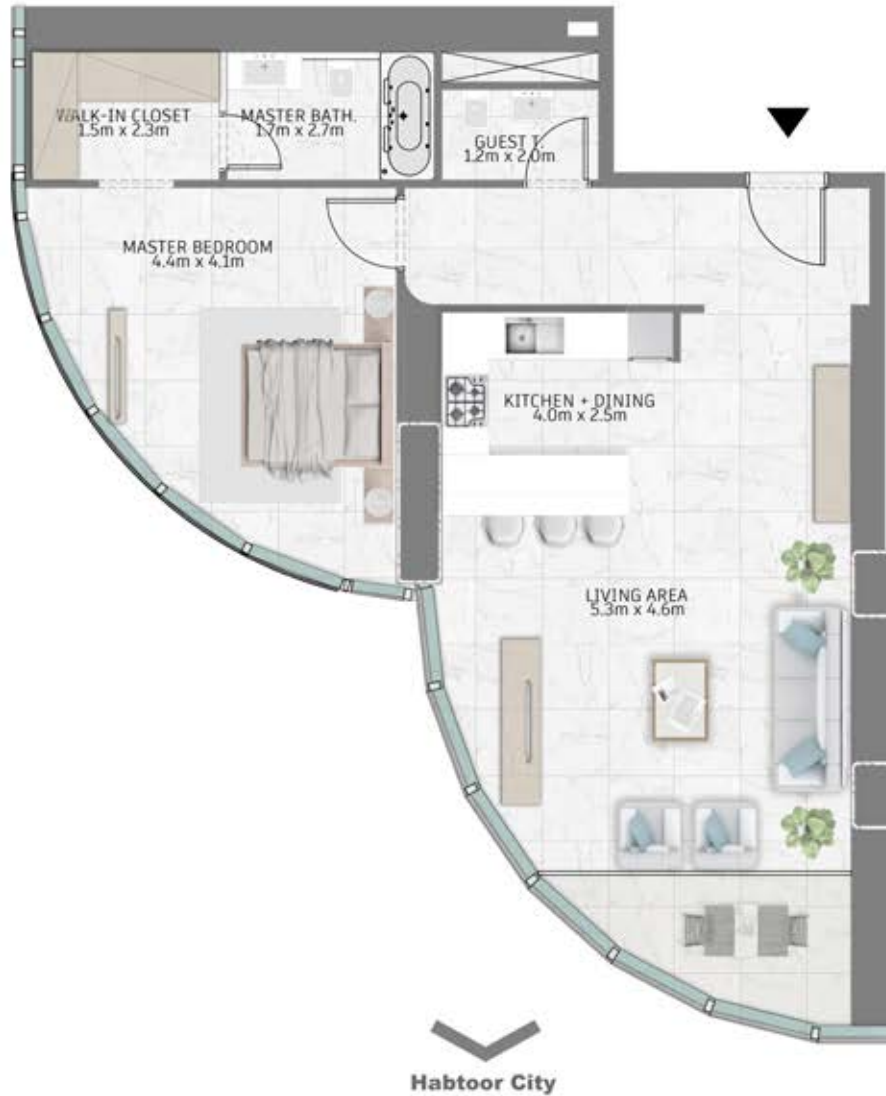

Meydan

Sheikh Zayed Rd
Al Safa Park

Habtoor City