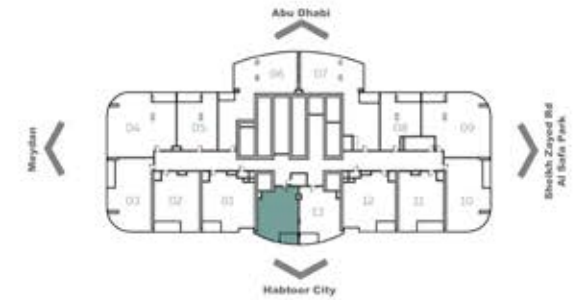

1 Bedroom

Suite Area :	1152 ft²	107.05 m²
Balcony Area :	73 ft²	6.76m²
Total Area :	1225ft²	113.81m²

KEY PLAN