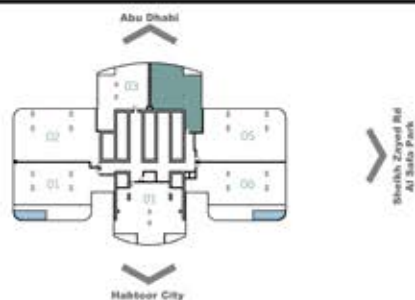

AL HABTOOR TOWER

AL HABTOOR CITY
الجبّور سيتي

KEY PLAN

Meydan

KEY SECTION

04 Level 77

2 Bedrooms

Suite Area :	1627 ft²	151.15 m²
Balcony Area :	91 ft²	8.46 m²
Total Area :	1718 ft²	159.61 m²

Abu Dhabi

Meydan