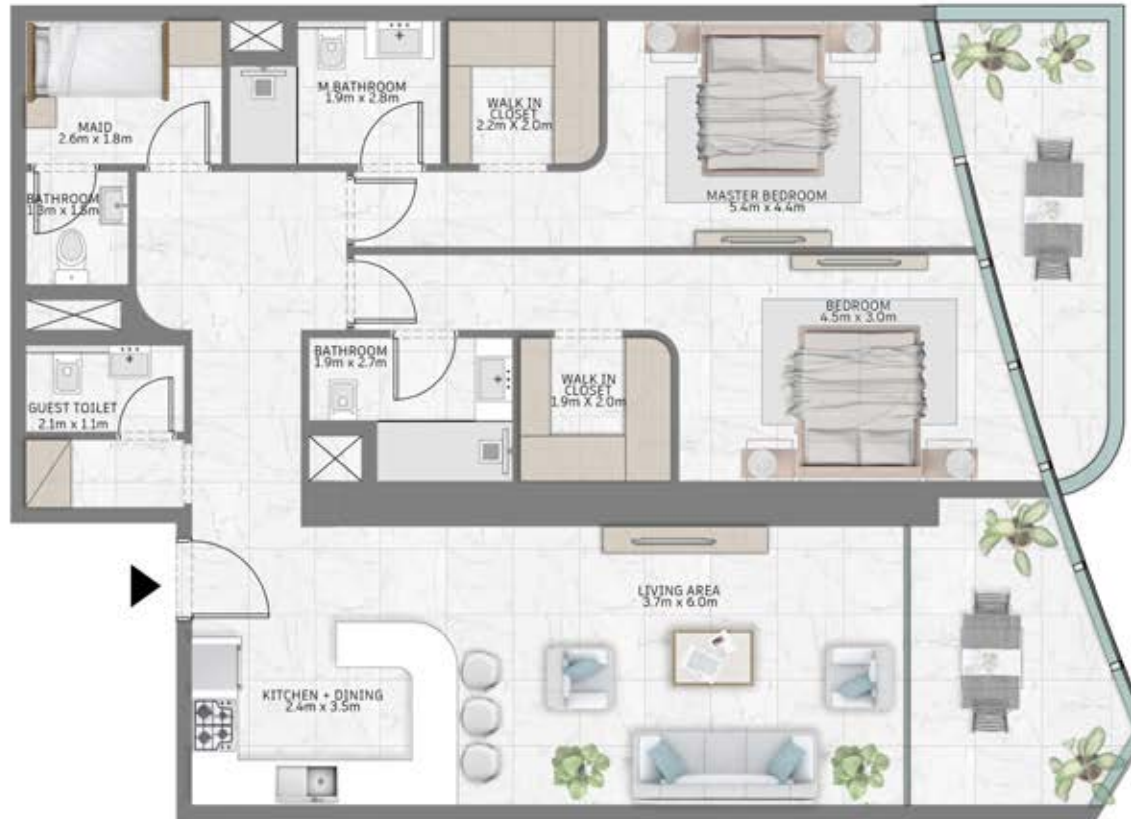

Sheikh Zayed Rd
Al Safa Park

Habtoor City