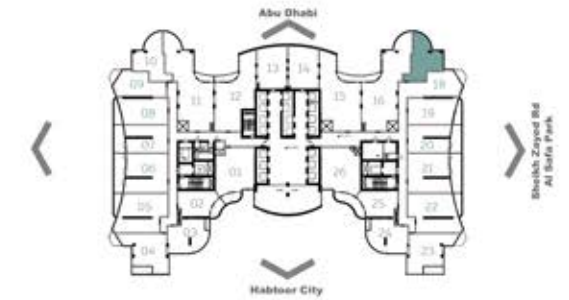

Abu Dhabi

17 Levels 09--46

1 Bedroom

Suite Area :	801ft²	74.37 m²
Balcony Area :	61 ft²	6.1 m²
Total Area :	866ft²	80.47m²

KEY PLAN

KEY SECTION