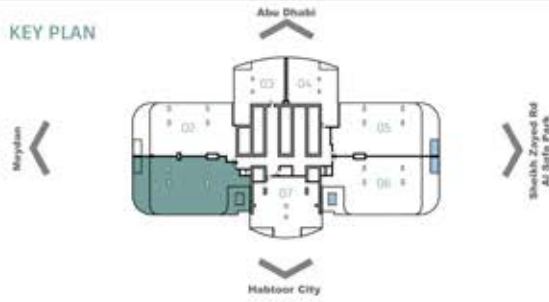

AL HABTOOR TOWER

AL HABTOOR CITY
الجبّور سيتي

KEY PLAN

KEY SECTION

01 Level 76

3 Bedrooms + Den

Suite Area :	3227 ft²	299.77 m²
Balcony Area :	1049 ft²	97.46 m²
Total Area :	4276 ft2	397.23 m2

Abu Dhabi

Meydan