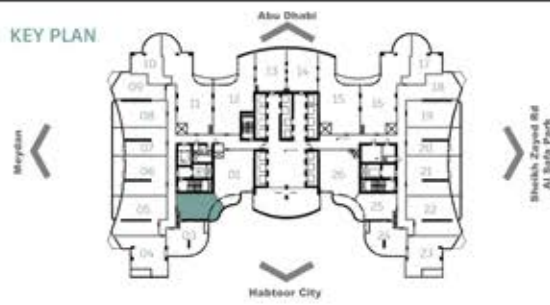

AL HABTOOR TOWER

AL HABTOOR CITY
الجبّور سيتي

KEY PLAN

KEY SECTION

02 Levels 09--46

1 Bedroom

Suite Area :	736 ft²	68.36m²
Balcony Area :	144 ft²	14m²
Total Area :	880 ft²	81.76m²

Abu Dhabi

Meydan