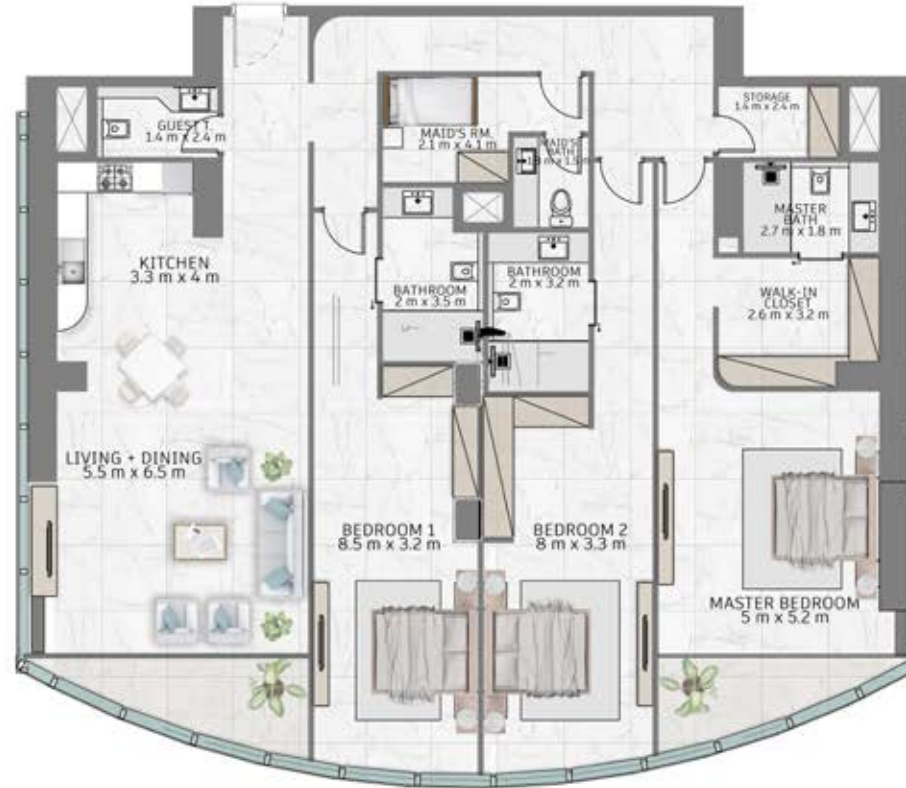

Sheikh Zayed Rd
Al Safa Park

Habtoor City