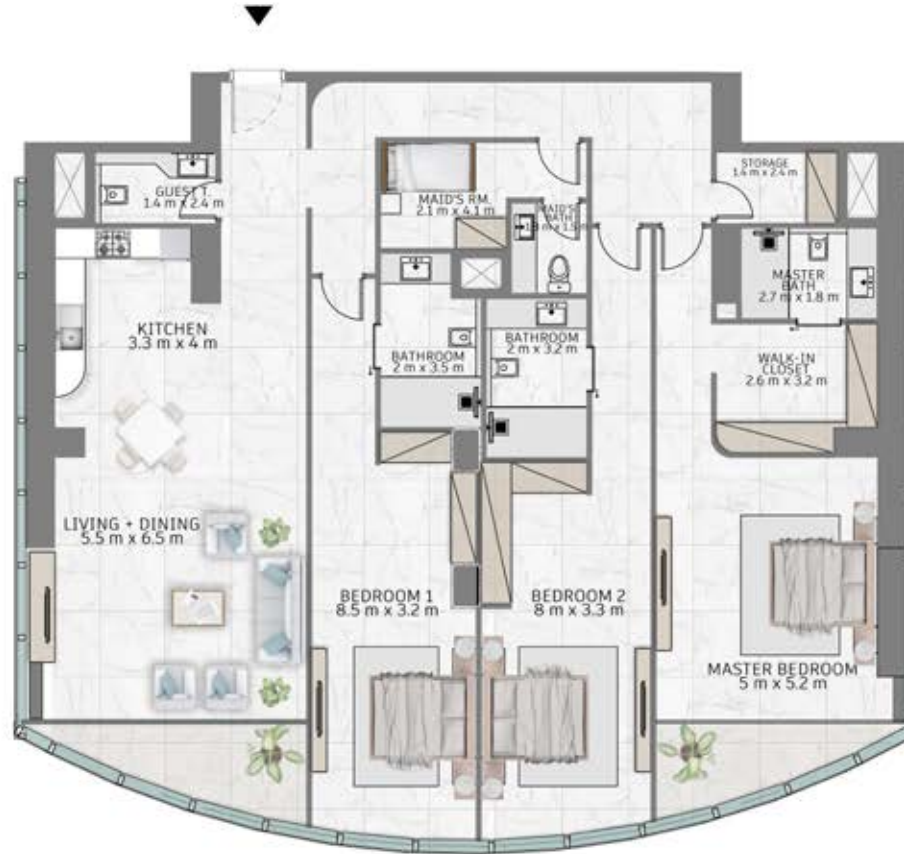

Sheikh Zayed Rd
Al Safa Park

Habtoor City