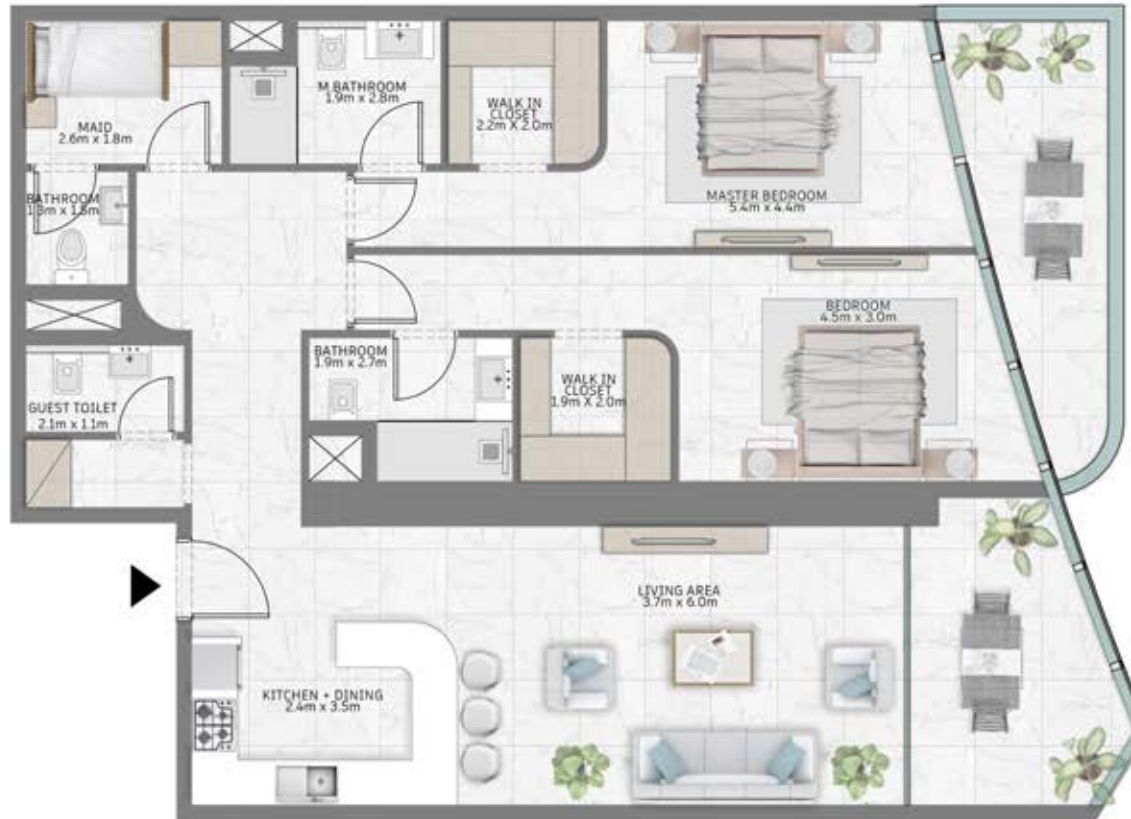

Sheikh Zayed Rd
Al Safa Park

Habtoor City