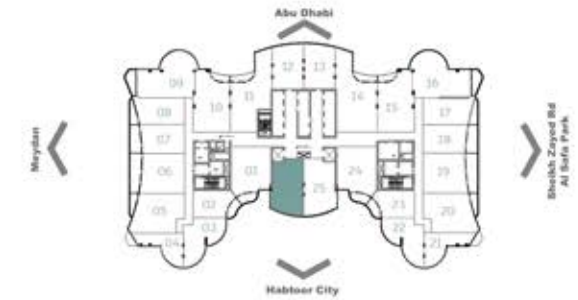

Abu Dhabi

Meydan

Sheikh Zayed Rd
Al Safa Park

Habtoor City

26 Levels 49--69

1 Bedroom

Suite Area :	1017 ft²	94.52 m²
Balcony Area :	73 ft²	6.75 m²
Total Area :	1090 ft²	101.27 m²

KEY PLAN

KEY SECTION