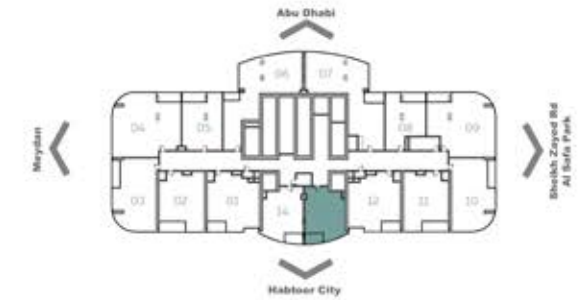

1 Bedroom

Suite Area :	1152 ft²	107.06 m²
Balcony Area :	73 ft²	6.75m²
Total Area :	1225ft²	113.81m²

KEY PLAN