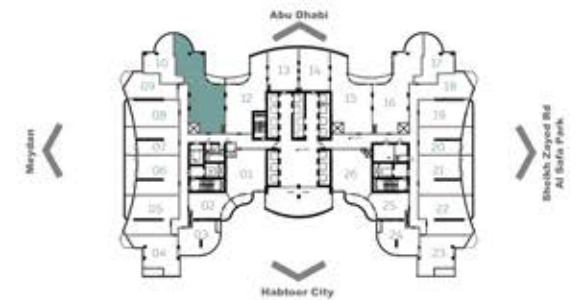

KEY PLAN

KEY SECTION

Abu Dhabi

Meydan

Sheikh Zayed Rd  
Al Safa Park

Habtoor City

12

Levels 09--46