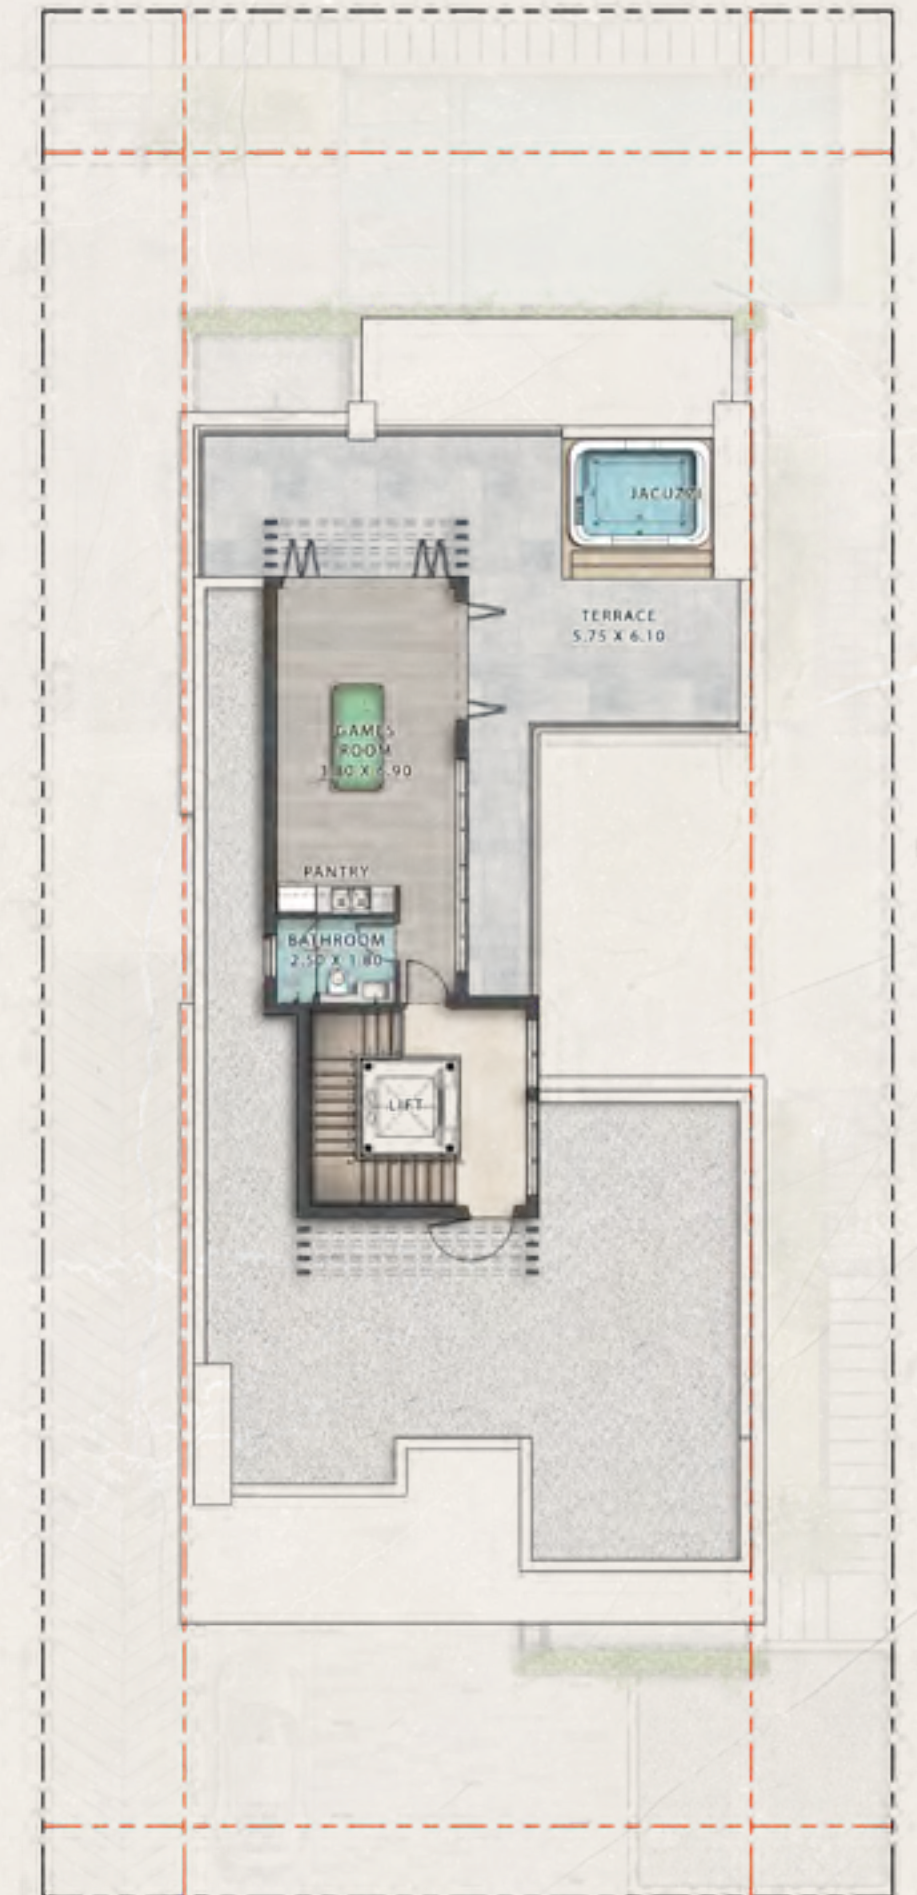

A
AUTOGRAPH
 COLLECTION

6BR+ SERIES
LV55E

Saleable Area
10,991.57 sqft
 Plot Area Range
8,425 - 11,598 sqft

Clusters
BROOKFIELD
SILVER SPRING | TURF

BASEMENT FLOOR

GROUND FLOOR

FIRST FLOOR

ROOF FLOOR