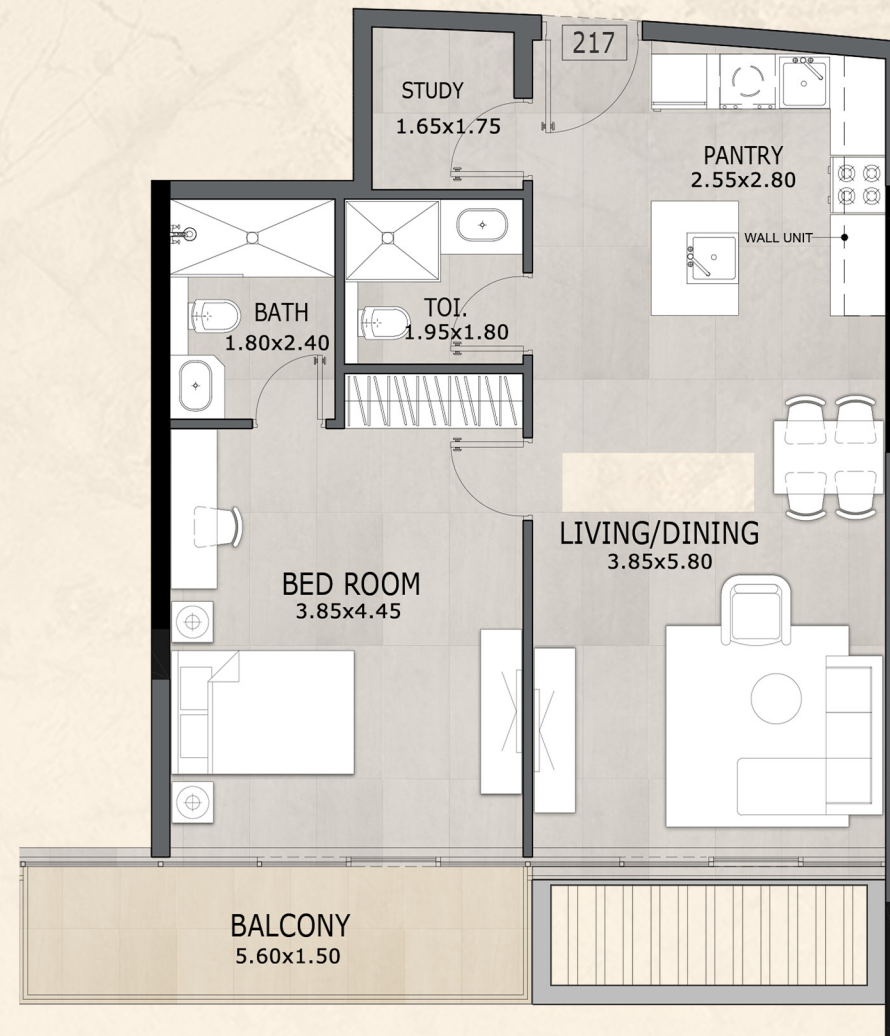

The Apex of Urban Charm

*The Perfect Balance
Just For You*

*Enhancing Your Daily
Rituals with Prestige*

Floor Plan

1st - Amenities Floor

Disclaimer: All pictures, plans, layouts, information, data and details included in this floor plan are indicative only and may change at any time up to the final 'as built' status in accordance with final designs of the project, regulatory approvals and planning permissions.

- 1- All dimensions are in metres, and measured from finish to finish excluding construction tolerances.
- 2- All materials, dimensions and drawings are approximate only.
- 3- All images used are for illustrative purposes only and do not represent the actual size, features, specifications, fittings and furnishings.

Unit Types

Studio - One Bedroom - Two Bedroom Apartments

Disclaimer:

All pictures, plans, layouts, information, data, dimensions and details included in this floor plan are indicative only and may change at any time up to the final 'as built' status in accordance with final designs of the project, regulatory approvals and planning permissions.