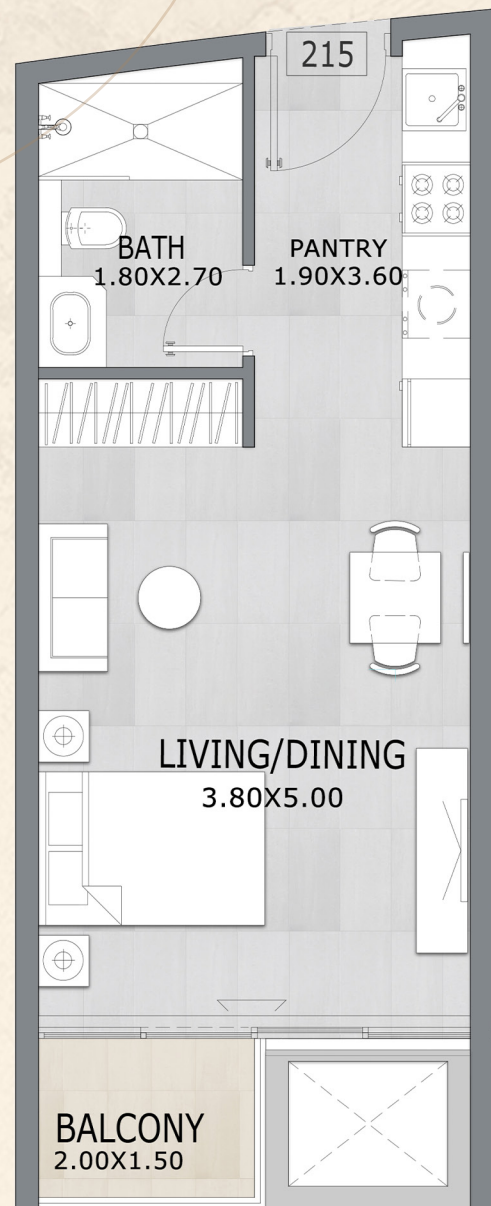

The Apex of Urban Charm

*The Perfect Balance
Just For You*

*Enhancing Your Daily
Rituals with Prestige*

Floor Plan

1st - Amenities Floor

Disclaimer: All pictures, plans, layouts, information, data and details included in this floor plan are indicative only and may change at any time up to the final 'as built' status in accordance with final designs of the project, regulatory approvals and planning permissions.

- 1- All dimensions are in metres, and measured from finish to finish excluding construction tolerances.
- 2- All materials, dimensions and drawings are approximate only.
- 3- All images used are for illustrative purposes only and do not represent the actual size, features, specifications, fittings and furnishings.

Unit Types

Studio - One Bedroom - Two Bedroom Apartments

Disclaimer:

All pictures, plans, layouts, information, data, dimensions and details included in this floor plan are indicative only and may change at any time up to the final 'as built' status in accordance with final designs of the project, regulatory approvals and planning permissions.