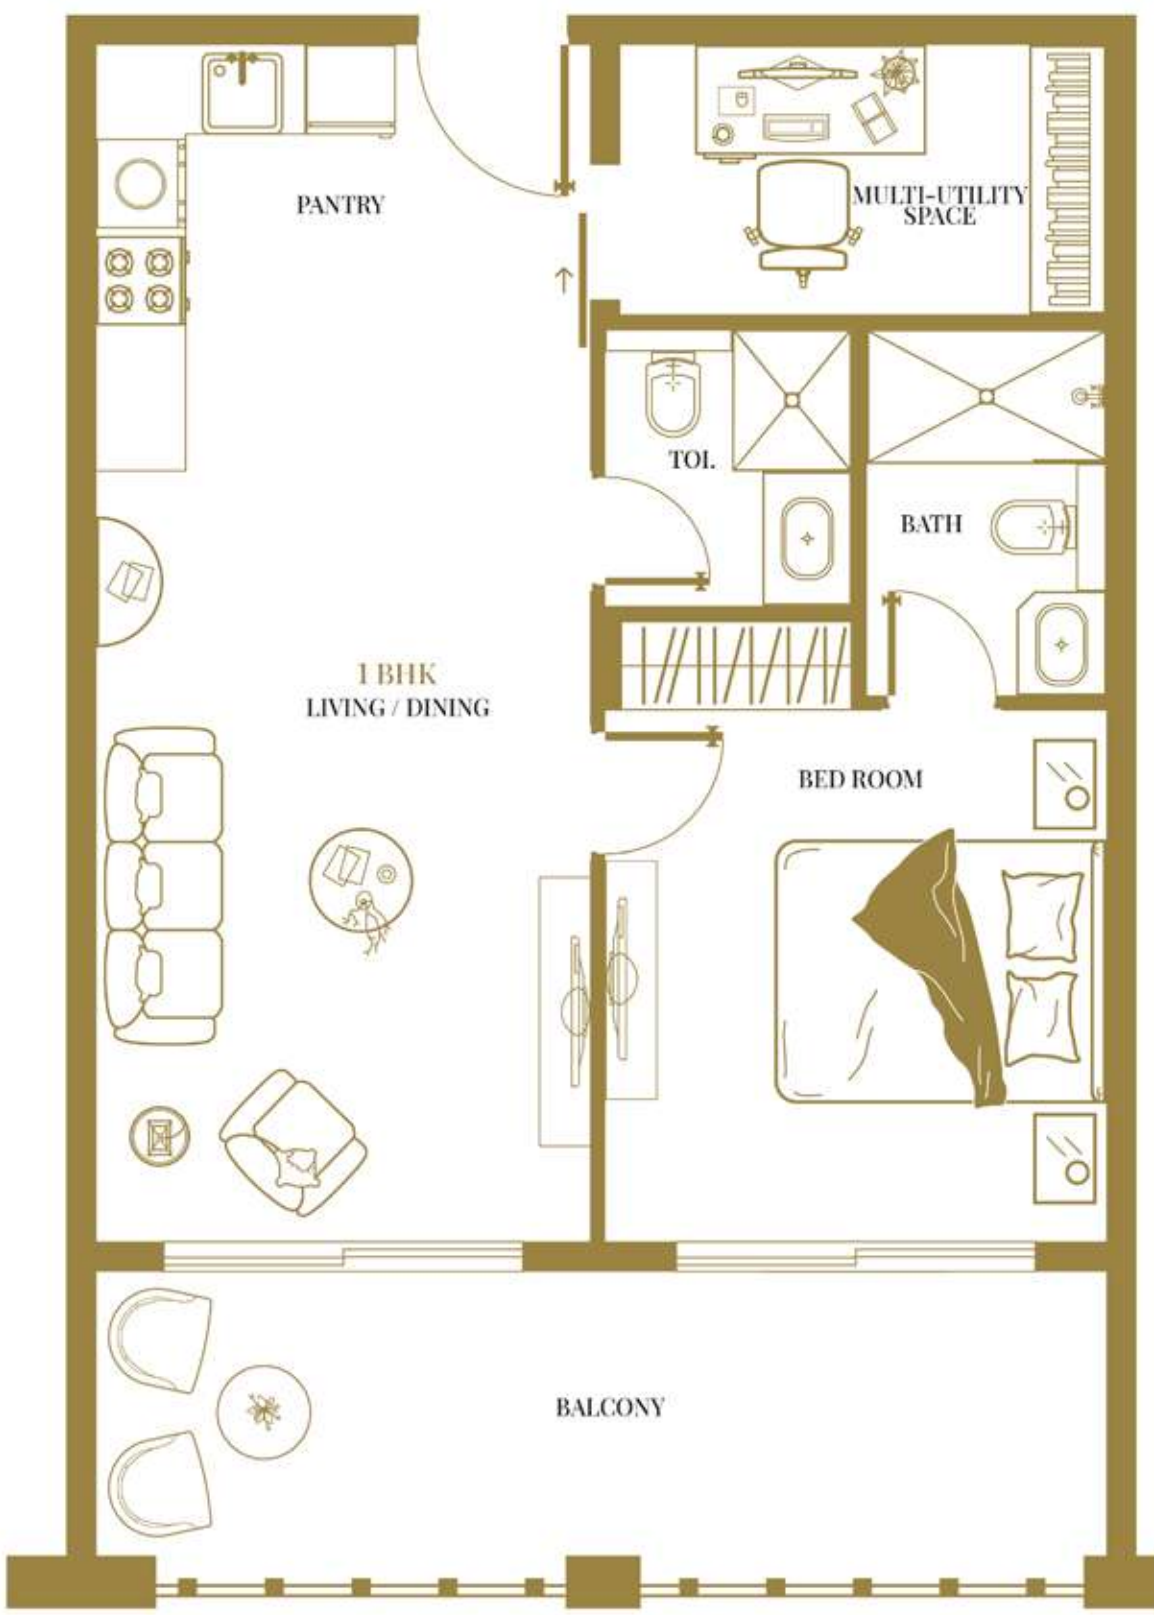

## PALATIAL STUDIO

SIZE: 380 - 461 SQ. FT.

Dolce Vita Palatial Studio is the perfect choice for seeking a cozy and comfortable living space, with ample room to relax and unwind, every detail is carefully designed to meet your needs and exceed your expectations.

## LAVISH 1BHK

SIZE: 685 - 756 SQ. FT.

Dolce Vita's Lavish 1 BHK offers the perfect balance of comfort and convenience, featuring a luxurious bedroom with a private bathroom, plus an extra guest powder bathroom, separate laundry room, and ample space to create your own oasis.

### IMPERIAL 1 BHK

SIZE: 770 - 850 SQ. FT.

Dolce Vita's Imperial 1 BHK redefines luxury living with an exquisite bedroom adorned with premium finishes, two lavish full bathrooms, and a bespoke multi-utility space that can be customized to suit your unique needs.

### ROYAL 2 BHK

SIZE: 928 - 1262 SQ. FT.

Dolce Vita's Royal 2 BHK offers the ultimate in grandeur and luxurious living, boasting two majestic bedrooms, two opulent full bathrooms, a specially-designed multi-utility room, a stunning kitchen, and a sprawling amount of space to make your own.