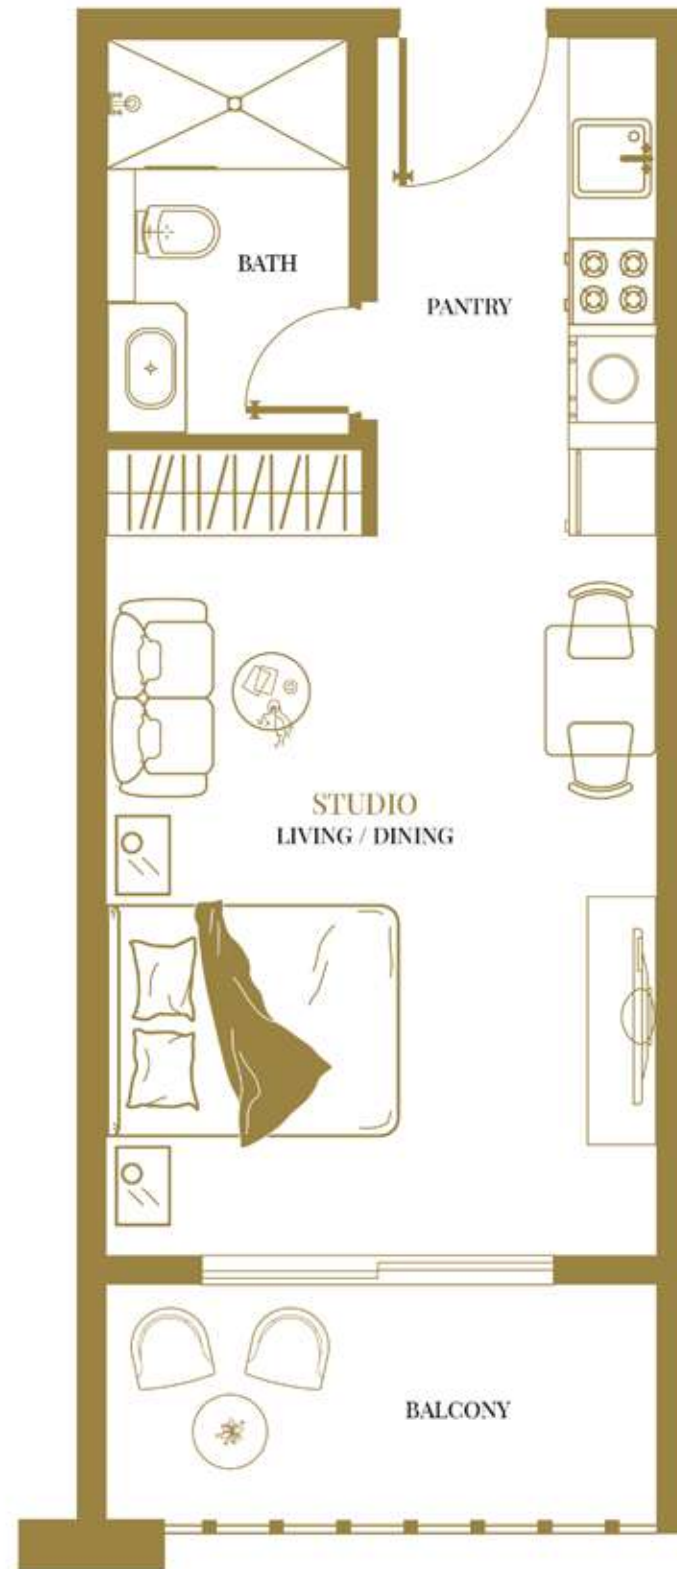

## PALATIAL STUDIO

SIZE: 380 - 461 SQ. FT.

Dolce Vita Palatial Studio is the perfect choice for seeking a cozy and comfortable living space, with ample room to relax and unwind, every detail is carefully designed to meet your needs and exceed your expectations.

## LAVISH 1BHK

SIZE: 685 - 756 SQ. FT.

Dolce Vita's Lavish 1 BHK offers the perfect balance of comfort and convenience, featuring a luxurious bedroom with a private bathroom, plus an extra guest powder bathroom, separate laundry room, and ample space to create your own oasis.

### IMPERIAL 1 BHK

SIZE: 770 - 850 SQ. FT.

Dolce Vita's Imperial 1 BHK redefines luxury living with an exquisite bedroom adorned with premium finishes, two lavish full bathrooms, and a bespoke multi-utility space that can be customized to suit your unique needs.

### ROYAL 2 BHK

SIZE: 928 - 1262 SQ. FT.

Dolce Vita's Royal 2 BHK offers the ultimate in grandeur and luxurious living, boasting two majestic bedrooms, two opulent full bathrooms, a specially-designed multi-utility room, a stunning kitchen, and a sprawling amount of space to make your own.