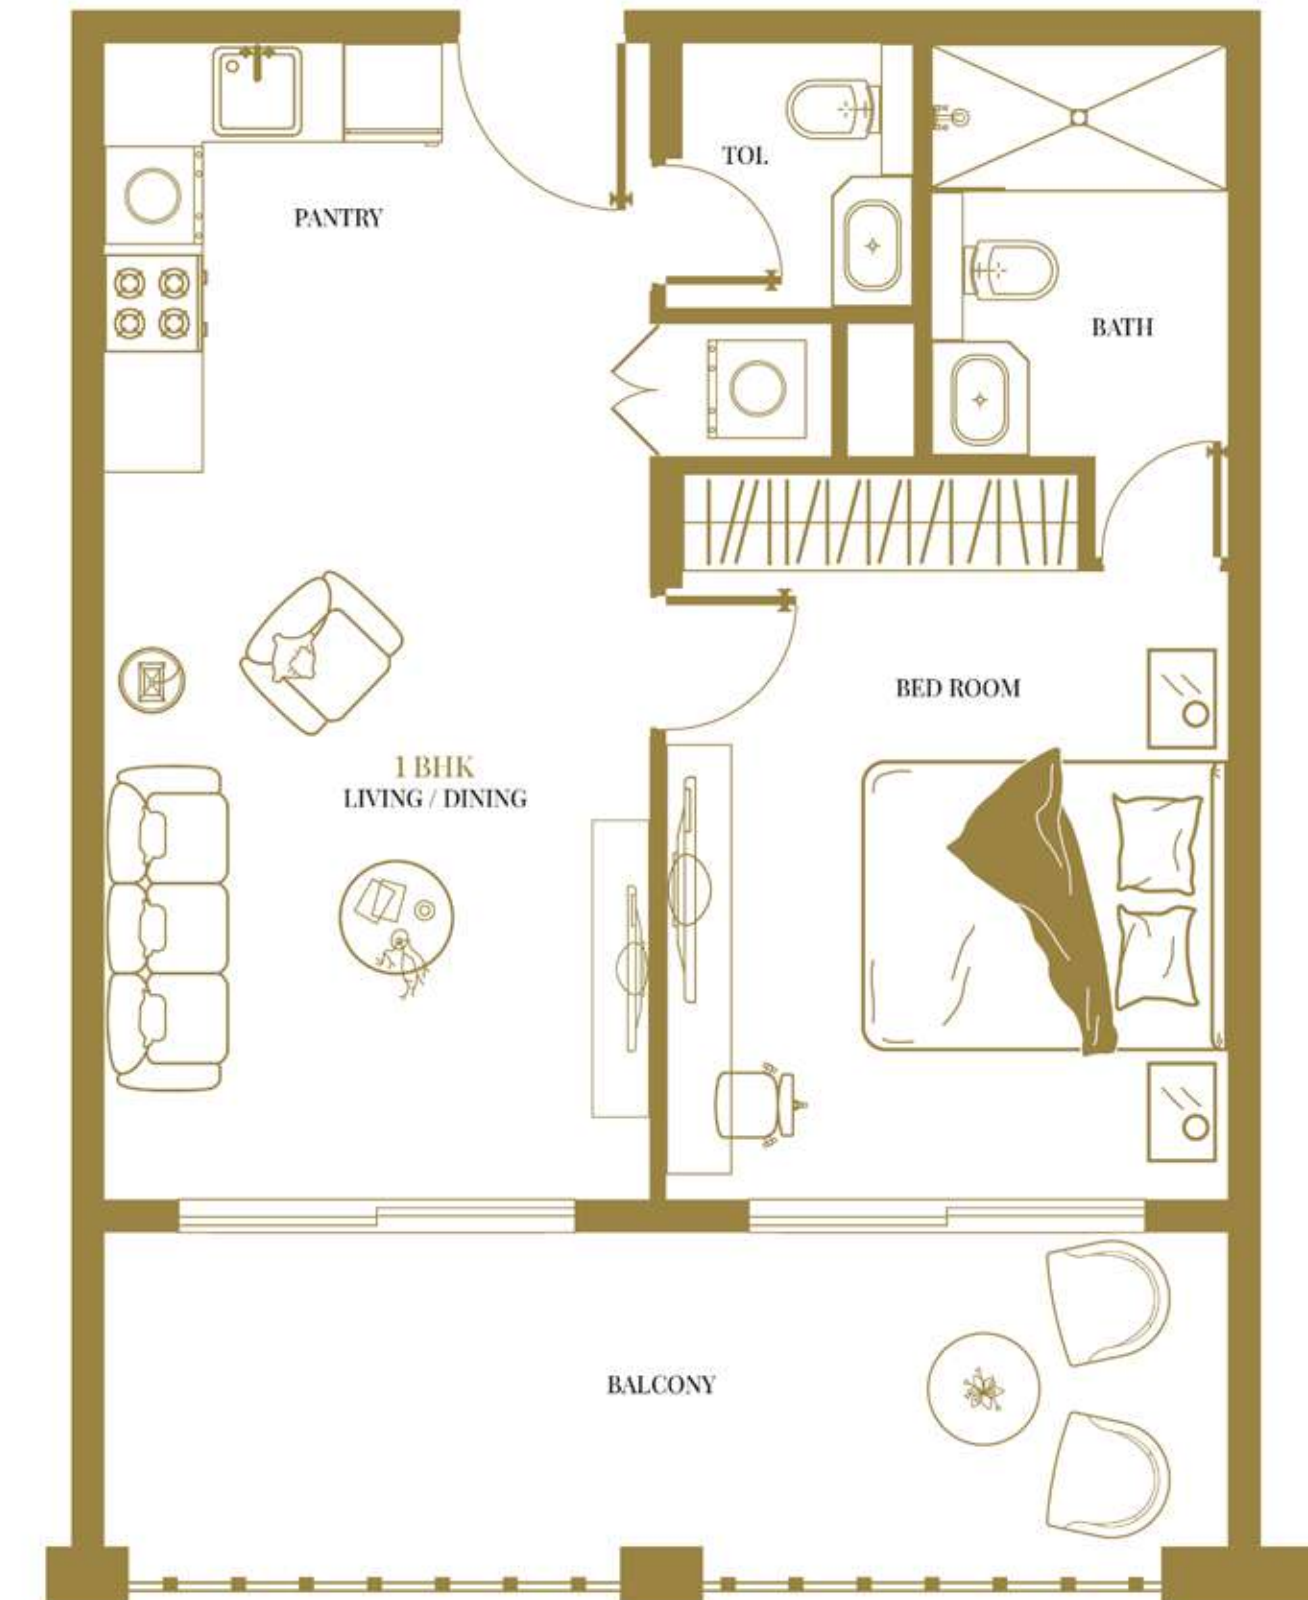

## PALATIAL STUDIO

SIZE: 380 - 461 SQ. FT.

Dolce Vita Palatial Studio is the perfect choice for seeking a cozy and comfortable living space, with ample room to relax and unwind, every detail is carefully designed to meet your needs and exceed your expectations.

## LAVISH 1BHK

SIZE: 685 - 756 SQ. FT.

Dolce Vita's Lavish 1 BHK offers the perfect balance of comfort and convenience, featuring a luxurious bedroom with a private bathroom, plus an extra guest powder bathroom, separate laundry room, and ample space to create your own oasis.

### IMPERIAL 1 BHK

SIZE: 770 - 850 SQ. FT.

Dolce Vita's Imperial 1 BHK redefines luxury living with an exquisite bedroom adorned with premium finishes, two lavish full bathrooms, and a bespoke multi-utility space that can be customized to suit your unique needs.

### ROYAL 2 BHK

SIZE: 928 - 1262 SQ. FT.

Dolce Vita's Royal 2 BHK offers the ultimate in grandeur and luxurious living, boasting two majestic bedrooms, two opulent full bathrooms, a specially-designed multi-utility room, a stunning kitchen, and a sprawling amount of space to make your own.