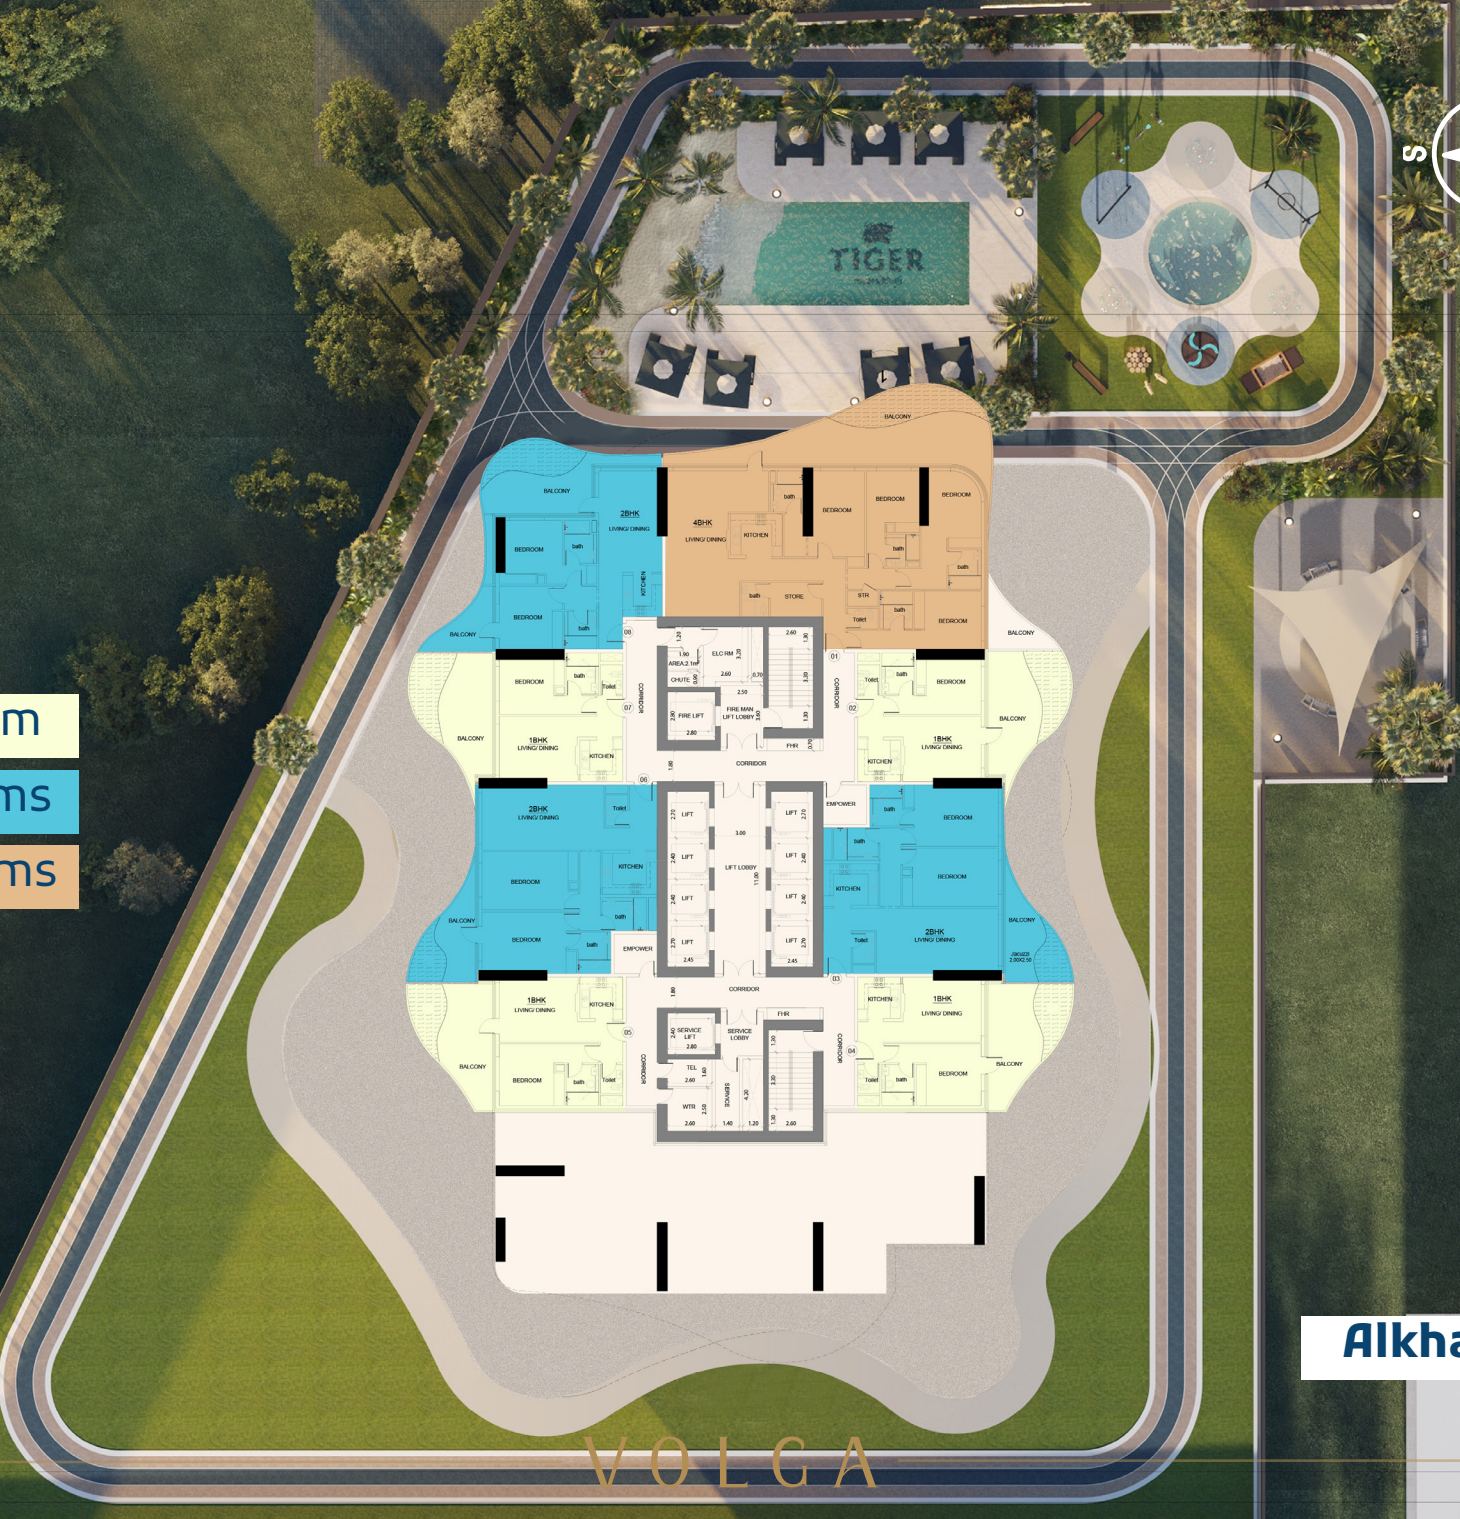

An aerial photograph of a vibrant turquoise river cascading through a dense, lush green forest. The river flows from the top center towards the bottom, surrounded by rocky banks and thick vegetation. The water is bright and foamy, contrasting sharply with the deep greens of the trees.

V  
VOLGA

*The Skyline Jewel*

**Alkhail Avenue**

**1st FLOOR PLAN**

- One Bedroom
- Two Bedrooms

**Alkhail Road**

**Alkhail Avenue**

**2nd FLOOR PLAN**

- One Bedroom
- Two Bedrooms
- Four Bedrooms

**Alkhail Road**

**VOLGA**

**Alkhail Avenue**

**FLOOR PLAN**

4, 6, 8, 10, 12, 14, 16, 18,  
20, 22, 24, 26, 28, 30, 32,  
34, 36, 38.

One Bedroom

Two Bedrooms

Three Bedrooms

Four Bedrooms

**Alkhail Road**

**Alkhail Avenue**

**40th FLOOR PLAN**

**One Bedroom**

**Two Bedrooms**

**VOLGA**