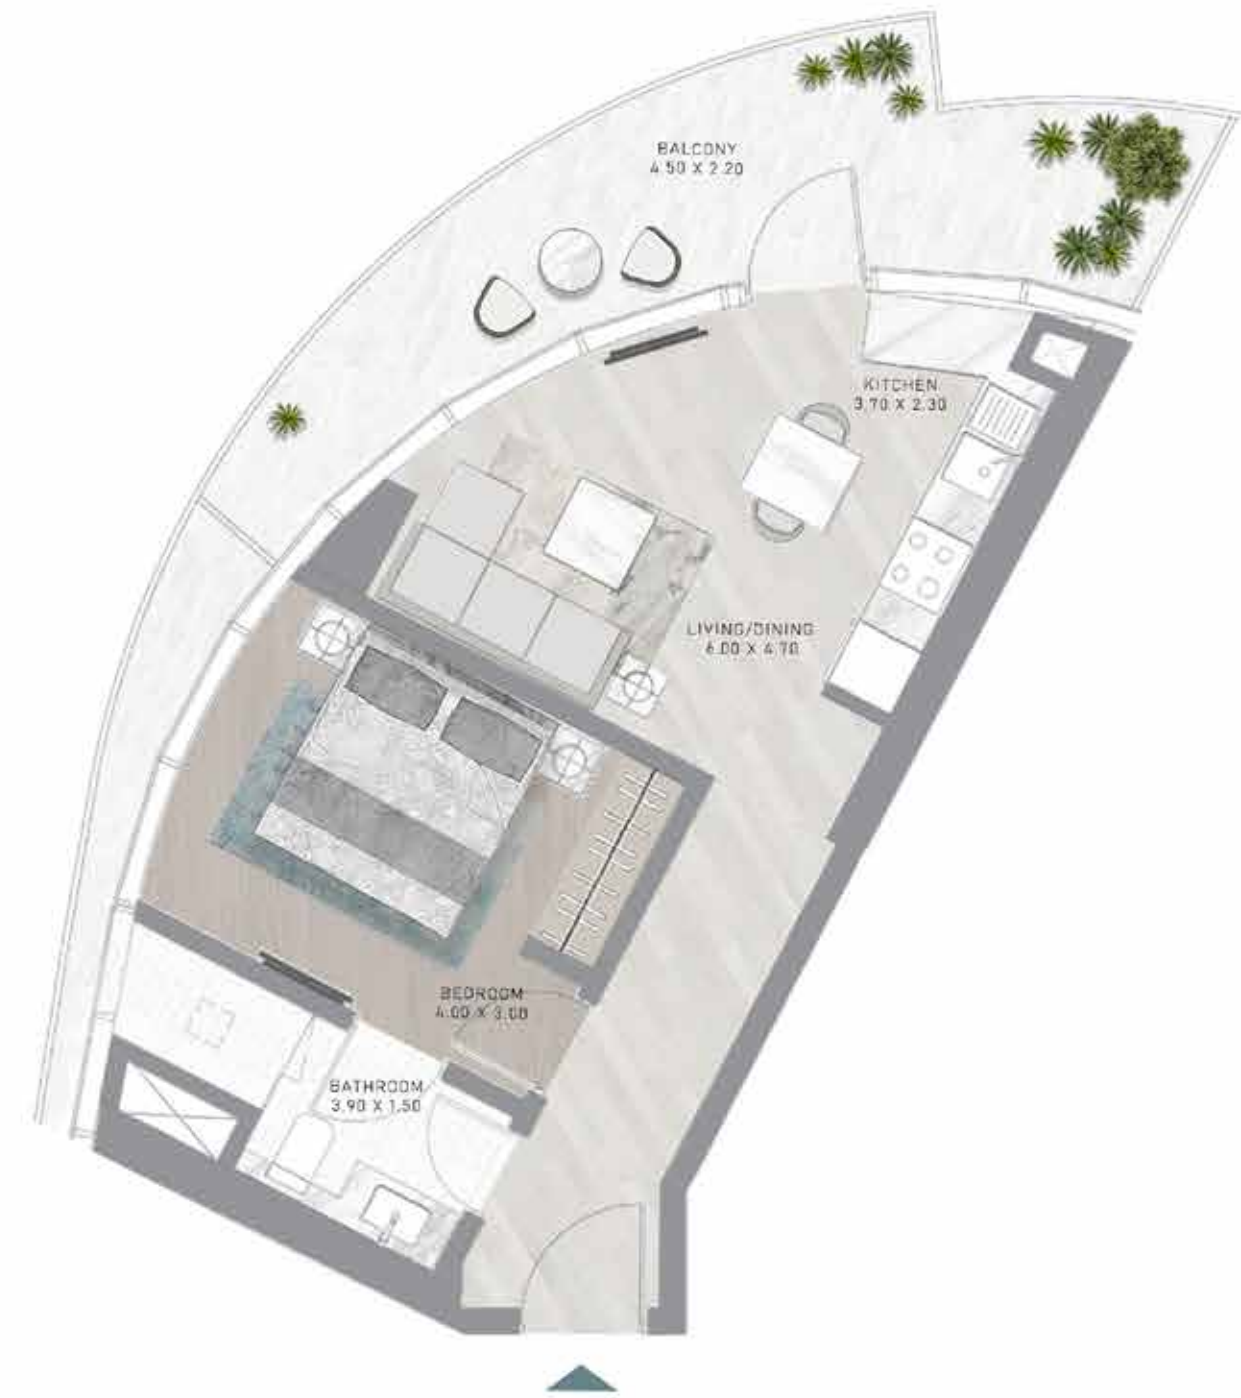

1-BEDROOM

TYPE A17-M