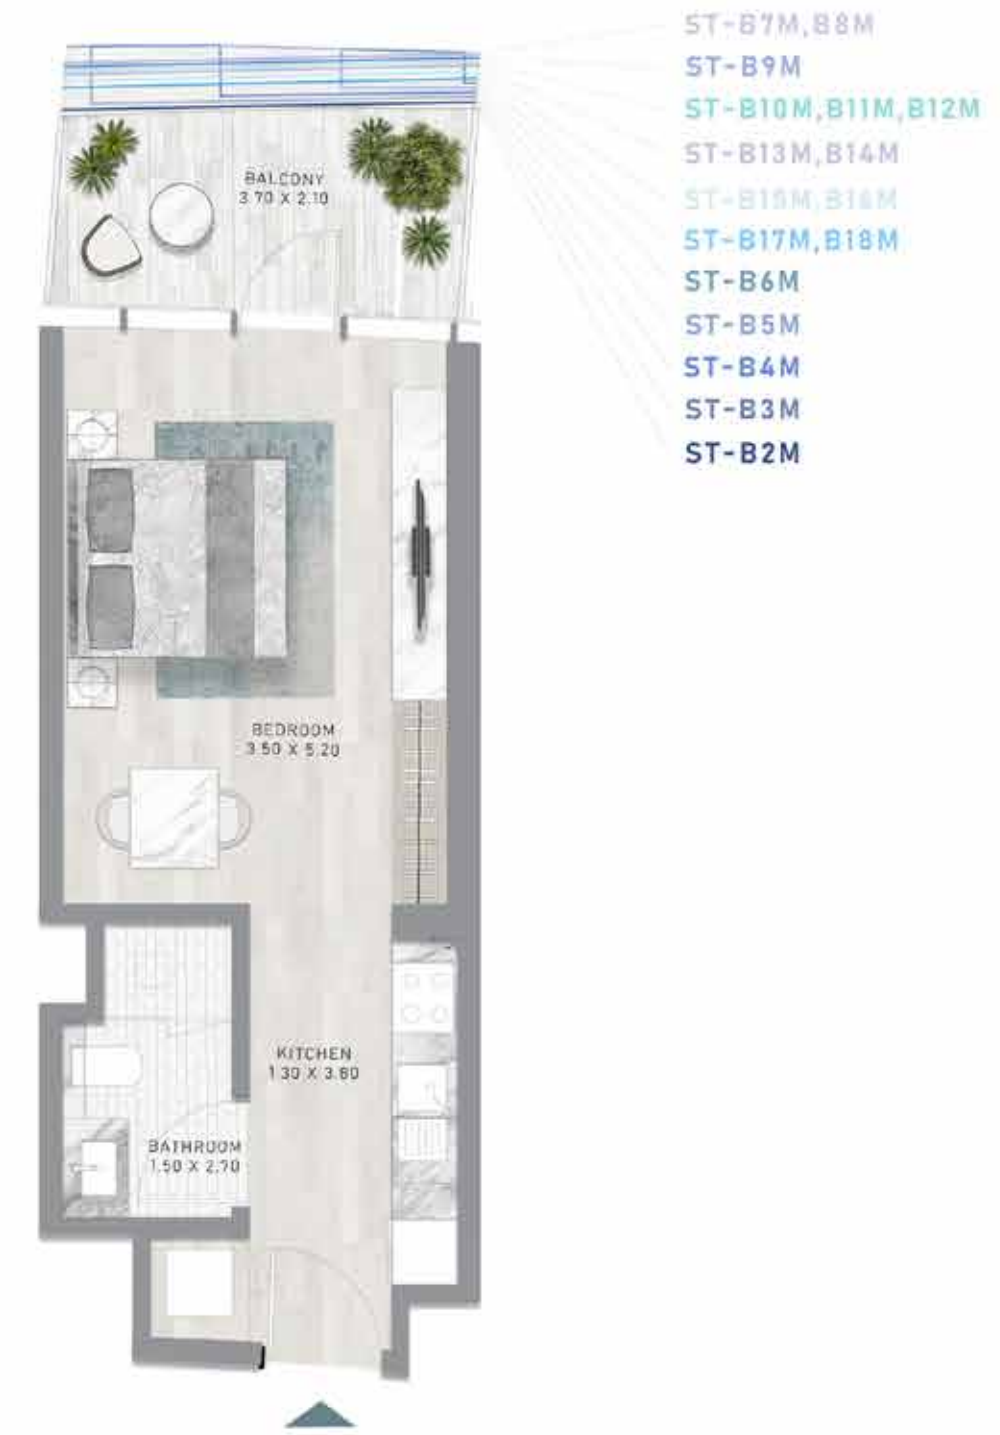

DAMAC

CANAL
HEIGHTS

de GRISOGONO

A CENTURIES-OLD
TREASURE TRANSFORMED.

FLOOR PLANS

STUDIO

TYPES A1 - A18

STUDIO

TYPES A1 M - A18 M

CANAL HEIGHTS BY DE GRISOGONO

CANAL HEIGHTS BY DE GRISOGONO

LEVELS 2-19

LEVELS 2-19

STUDIO

TYPES B1 - B18

STUDIO

TYPES B1 M - B18 M

CANAL HEIGHTS BY DE GRISOGONO

CANAL HEIGHTS BY DE GRISOGONO

LEVELS 2-19

LEVELS 2-19

STUDIO

TYPES C1 - C18

STUDIO