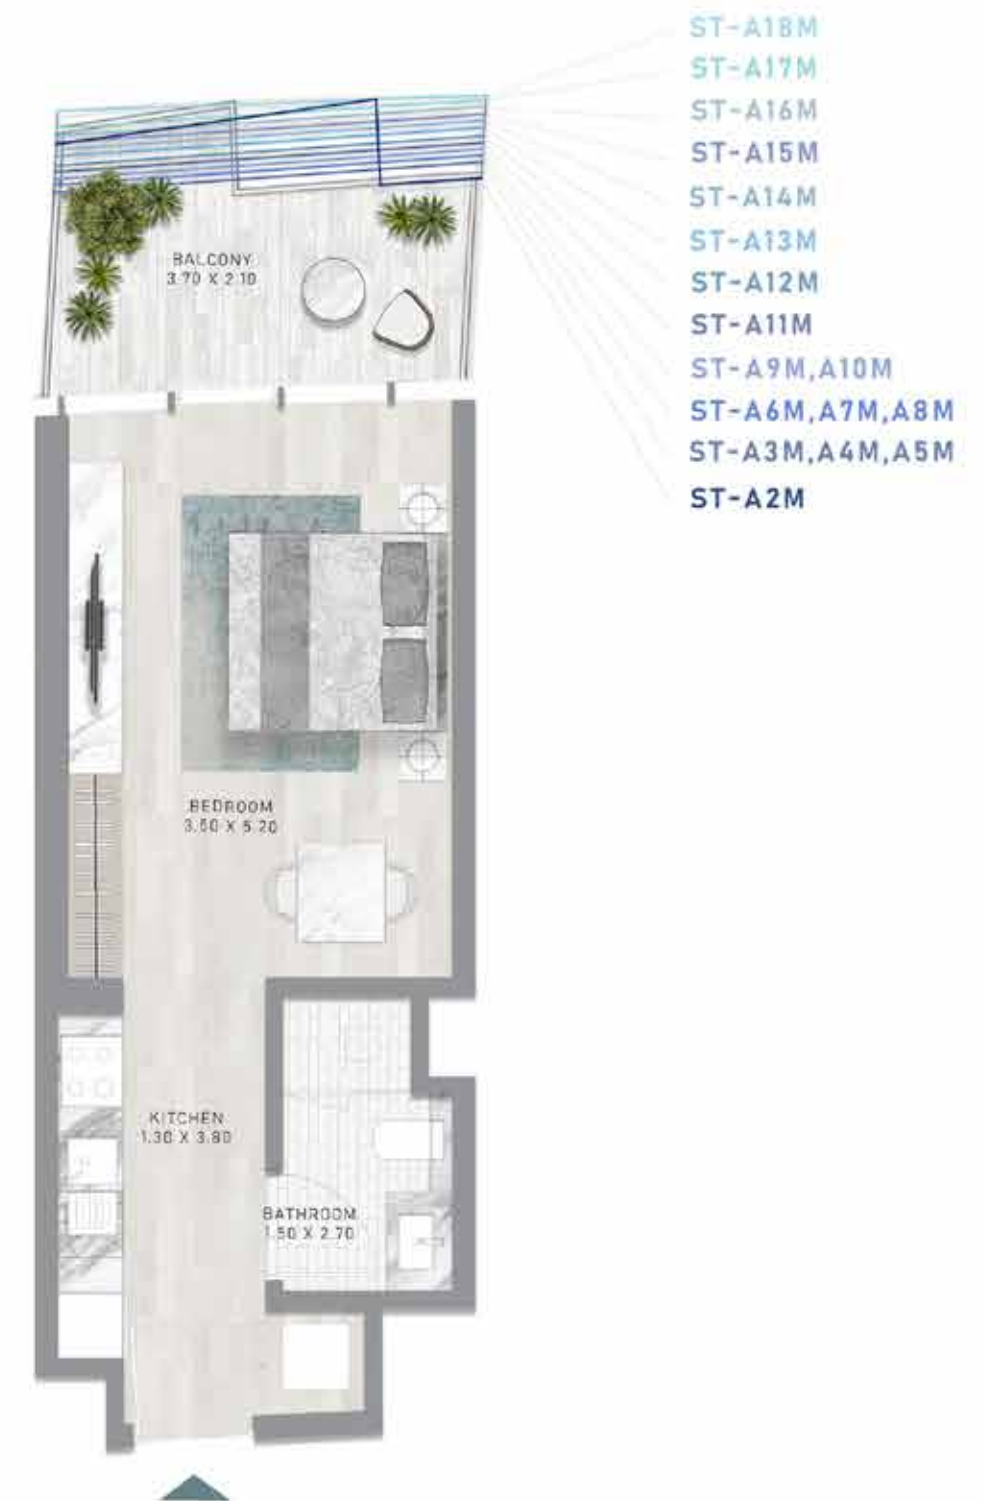

DAMAC

CANAL
HEIGHTS

de GRISOGONO

A CENTURIES-OLD
TREASURE TRANSFORMED.

FLOOR PLANS

STUDIO

TYPES A1 - A18

STUDIO

TYPES A1 M - A18 M

CANAL HEIGHTS BY DE GRISOGONO

CANAL HEIGHTS BY DE GRISOGONO

LEVELS 2-19

LEVELS 2-19

STUDIO

TYPES B1 - B18

STUDIO