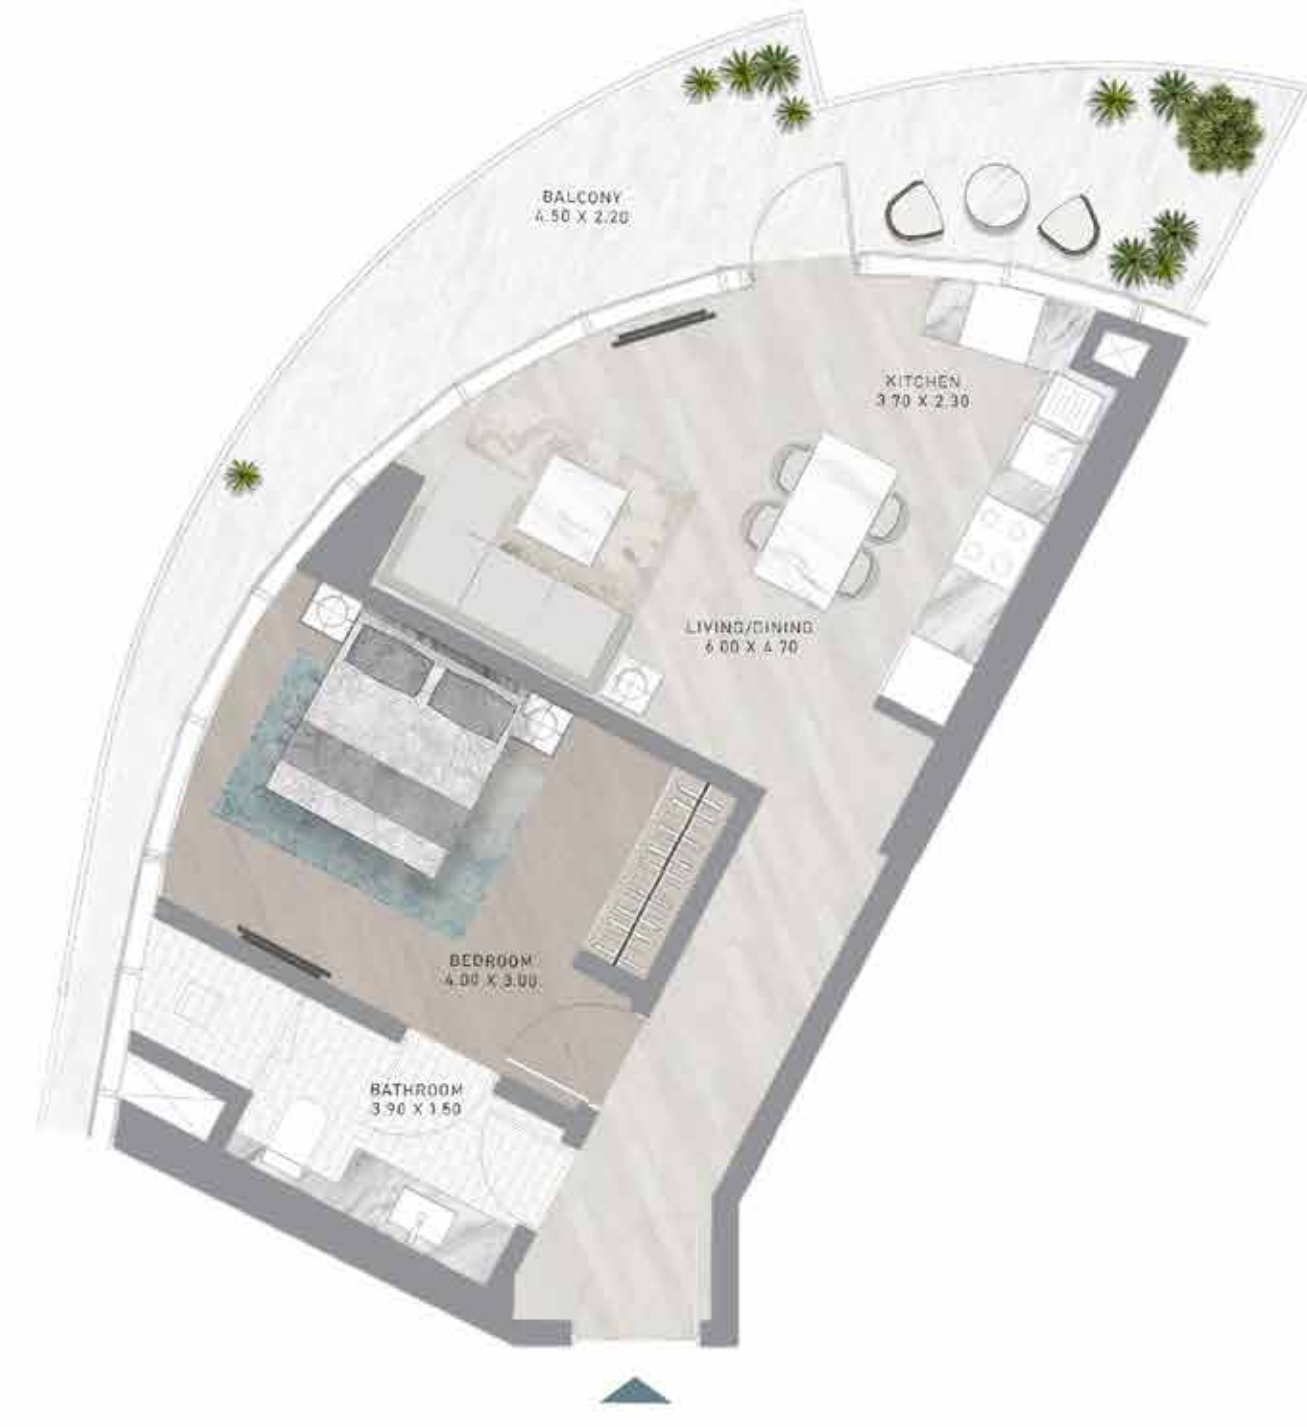

1-BEDROOM

TYPE A16-M