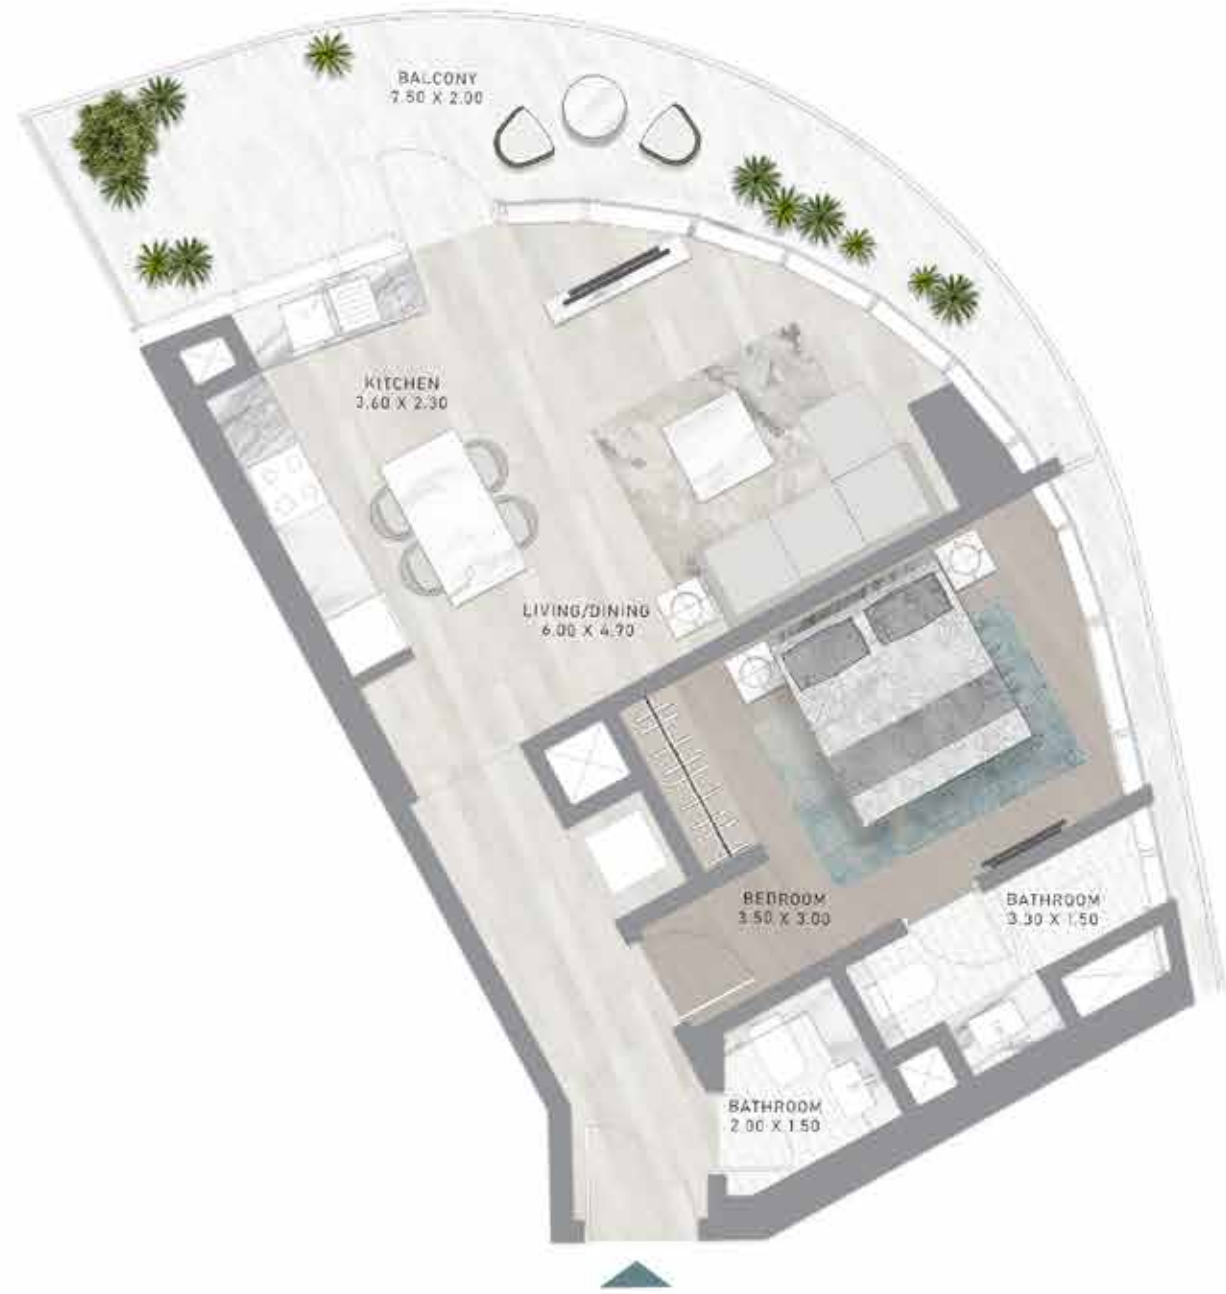

1-BEDROOM

TYPE A4