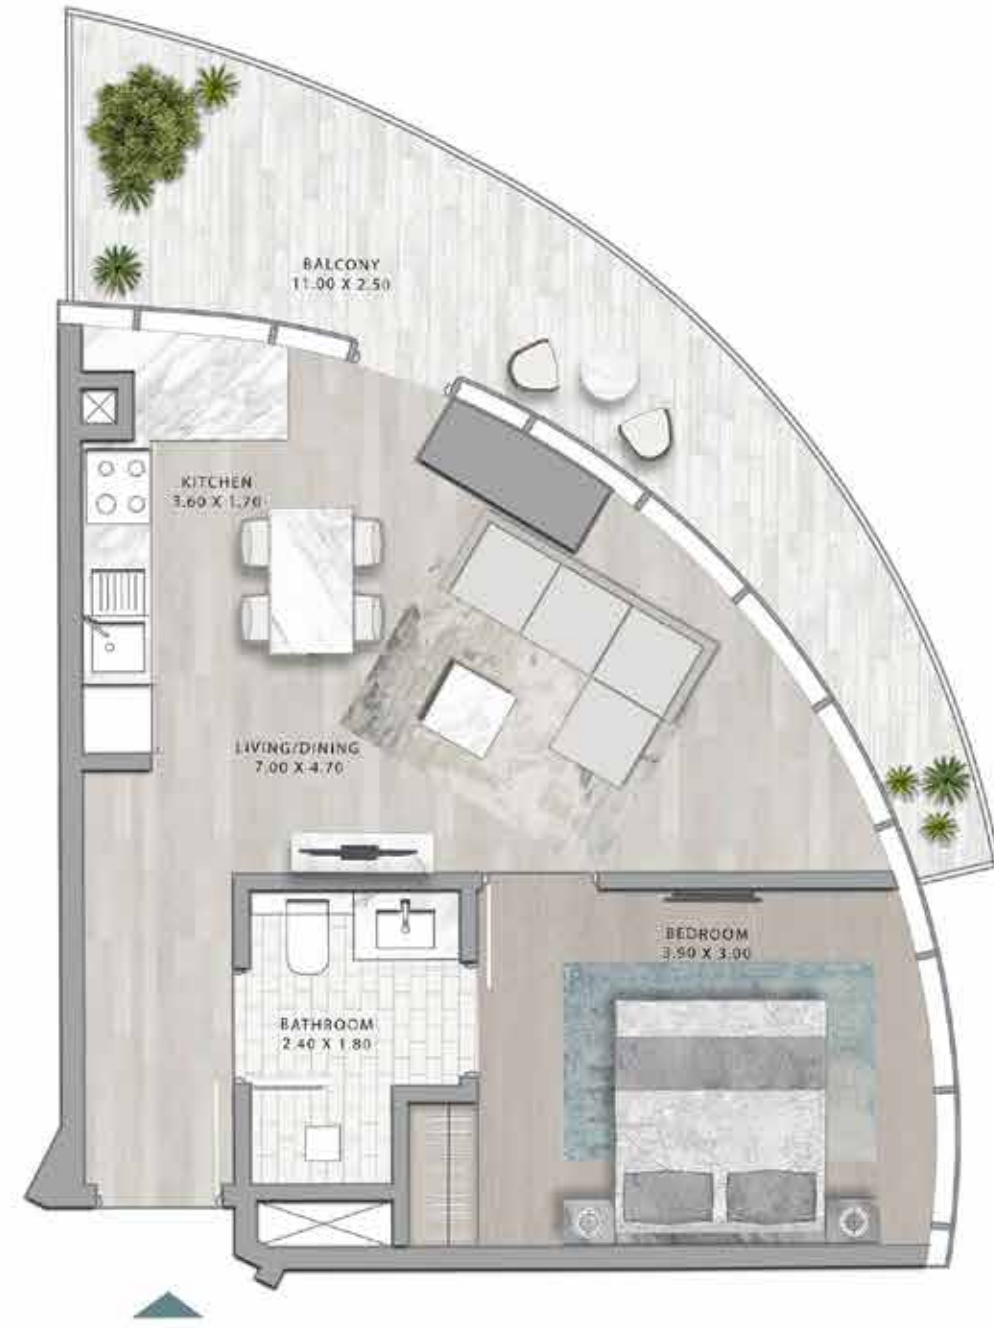

DAMAC

CANAL
HEIGHTS

de GRISOGONO

A CENTURIES-OLD
TREASURE TRANSFORMED.

FLOOR PLANS

STUDIO

TYPES A1 - A18

STUDIO

1-BEDROOM

TYPE E2

LEVEL 28

1-BEDROOM

TYPE E2-M

LEVEL 28

1-BEDROOM

TYPE E3