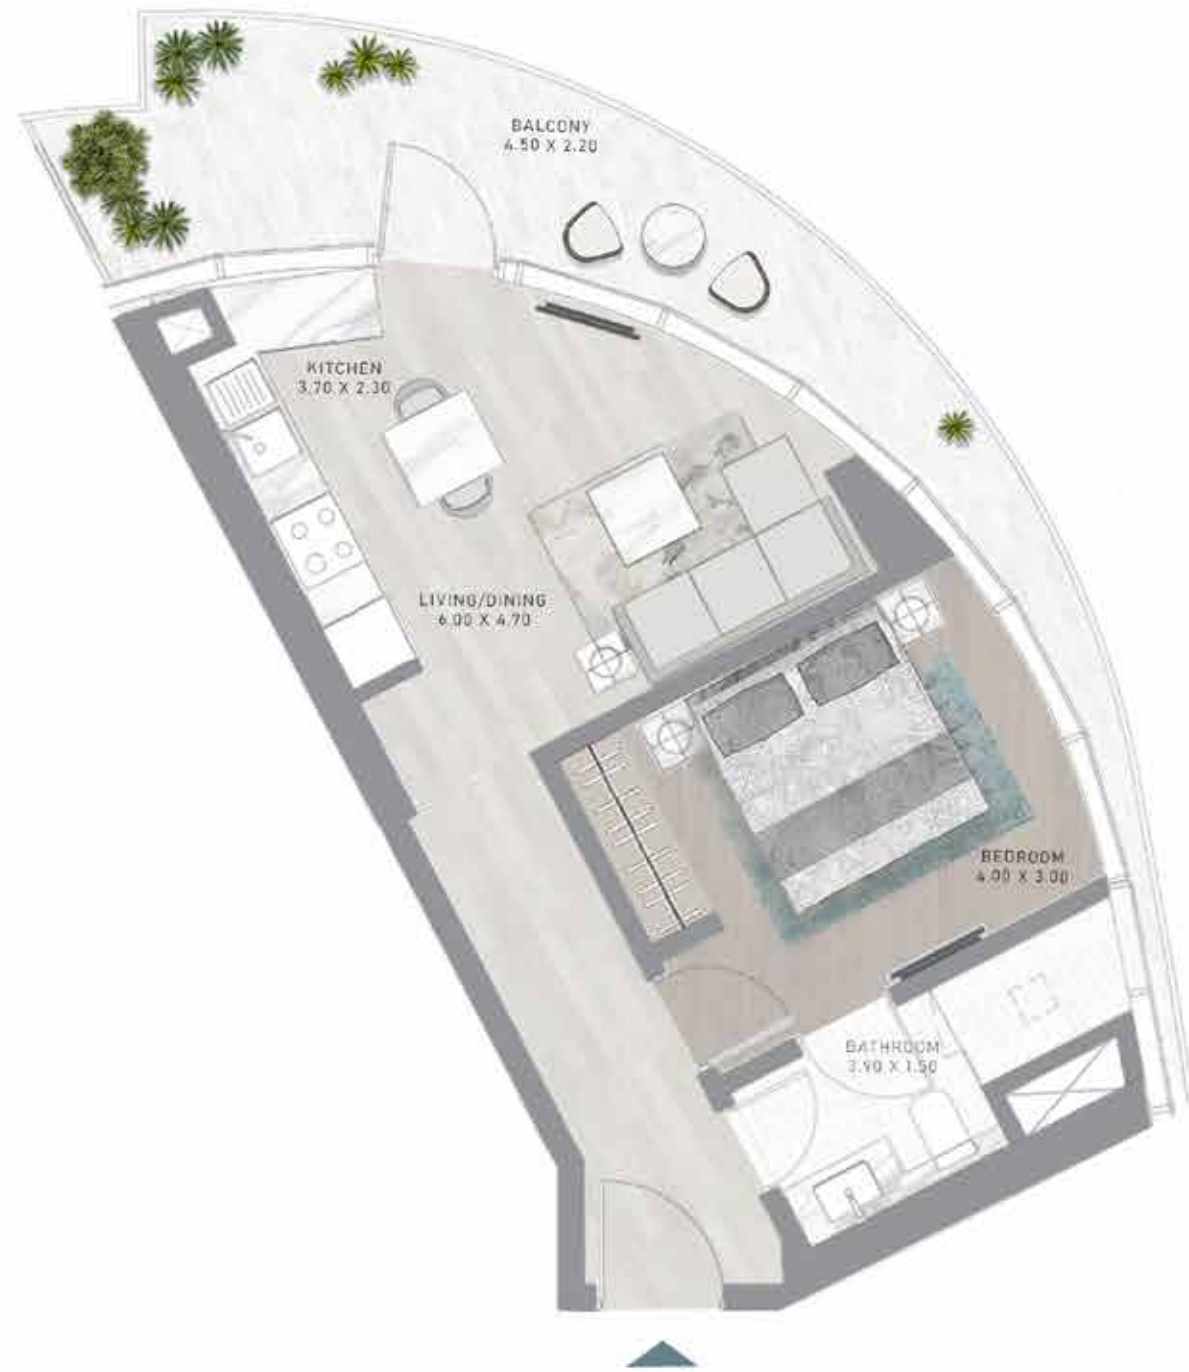

1-BEDROOM

TYPE A18