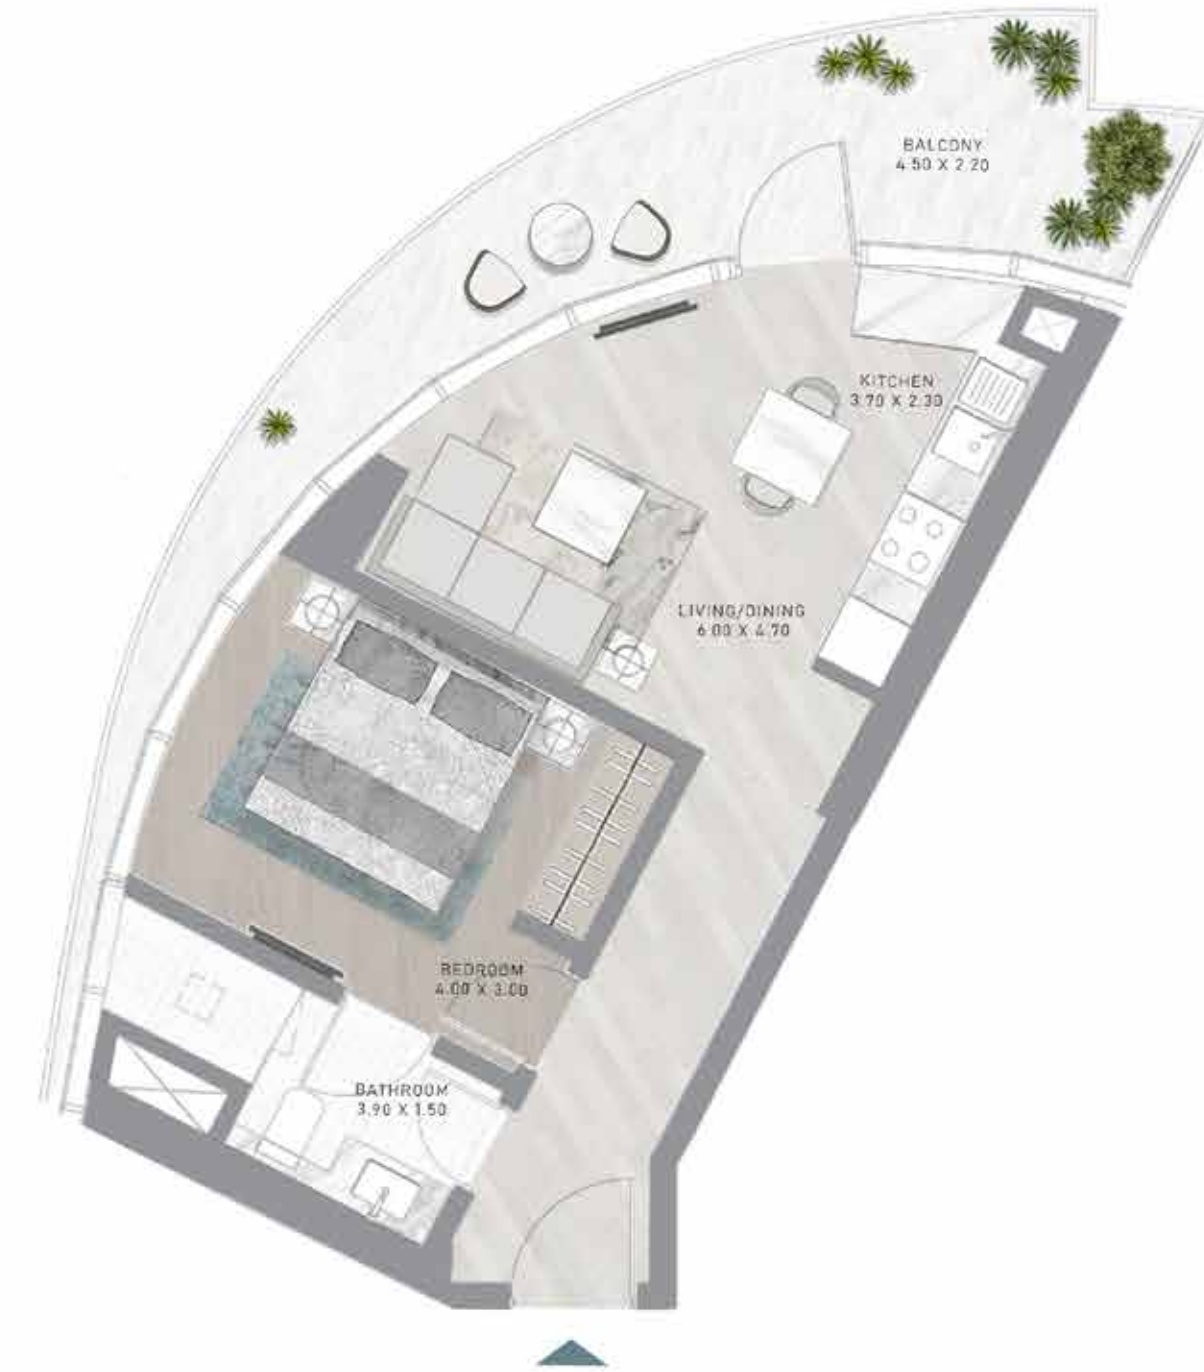

1-BEDROOM

TYPE A18-M