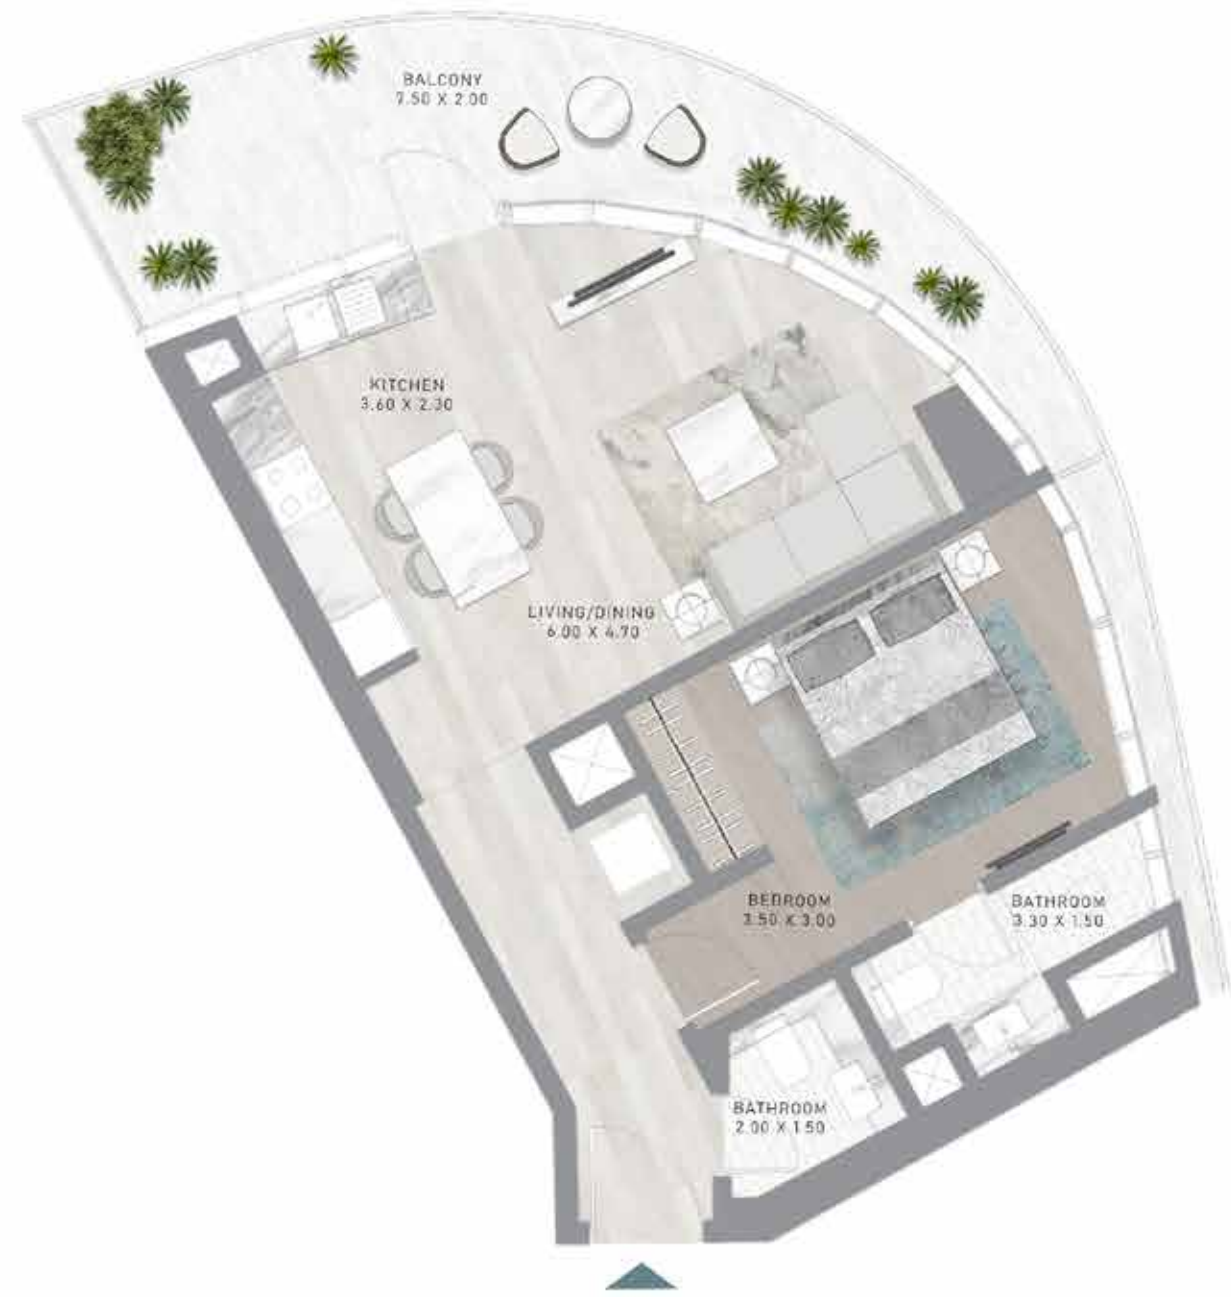

1-BEDROOM

TYPE A5