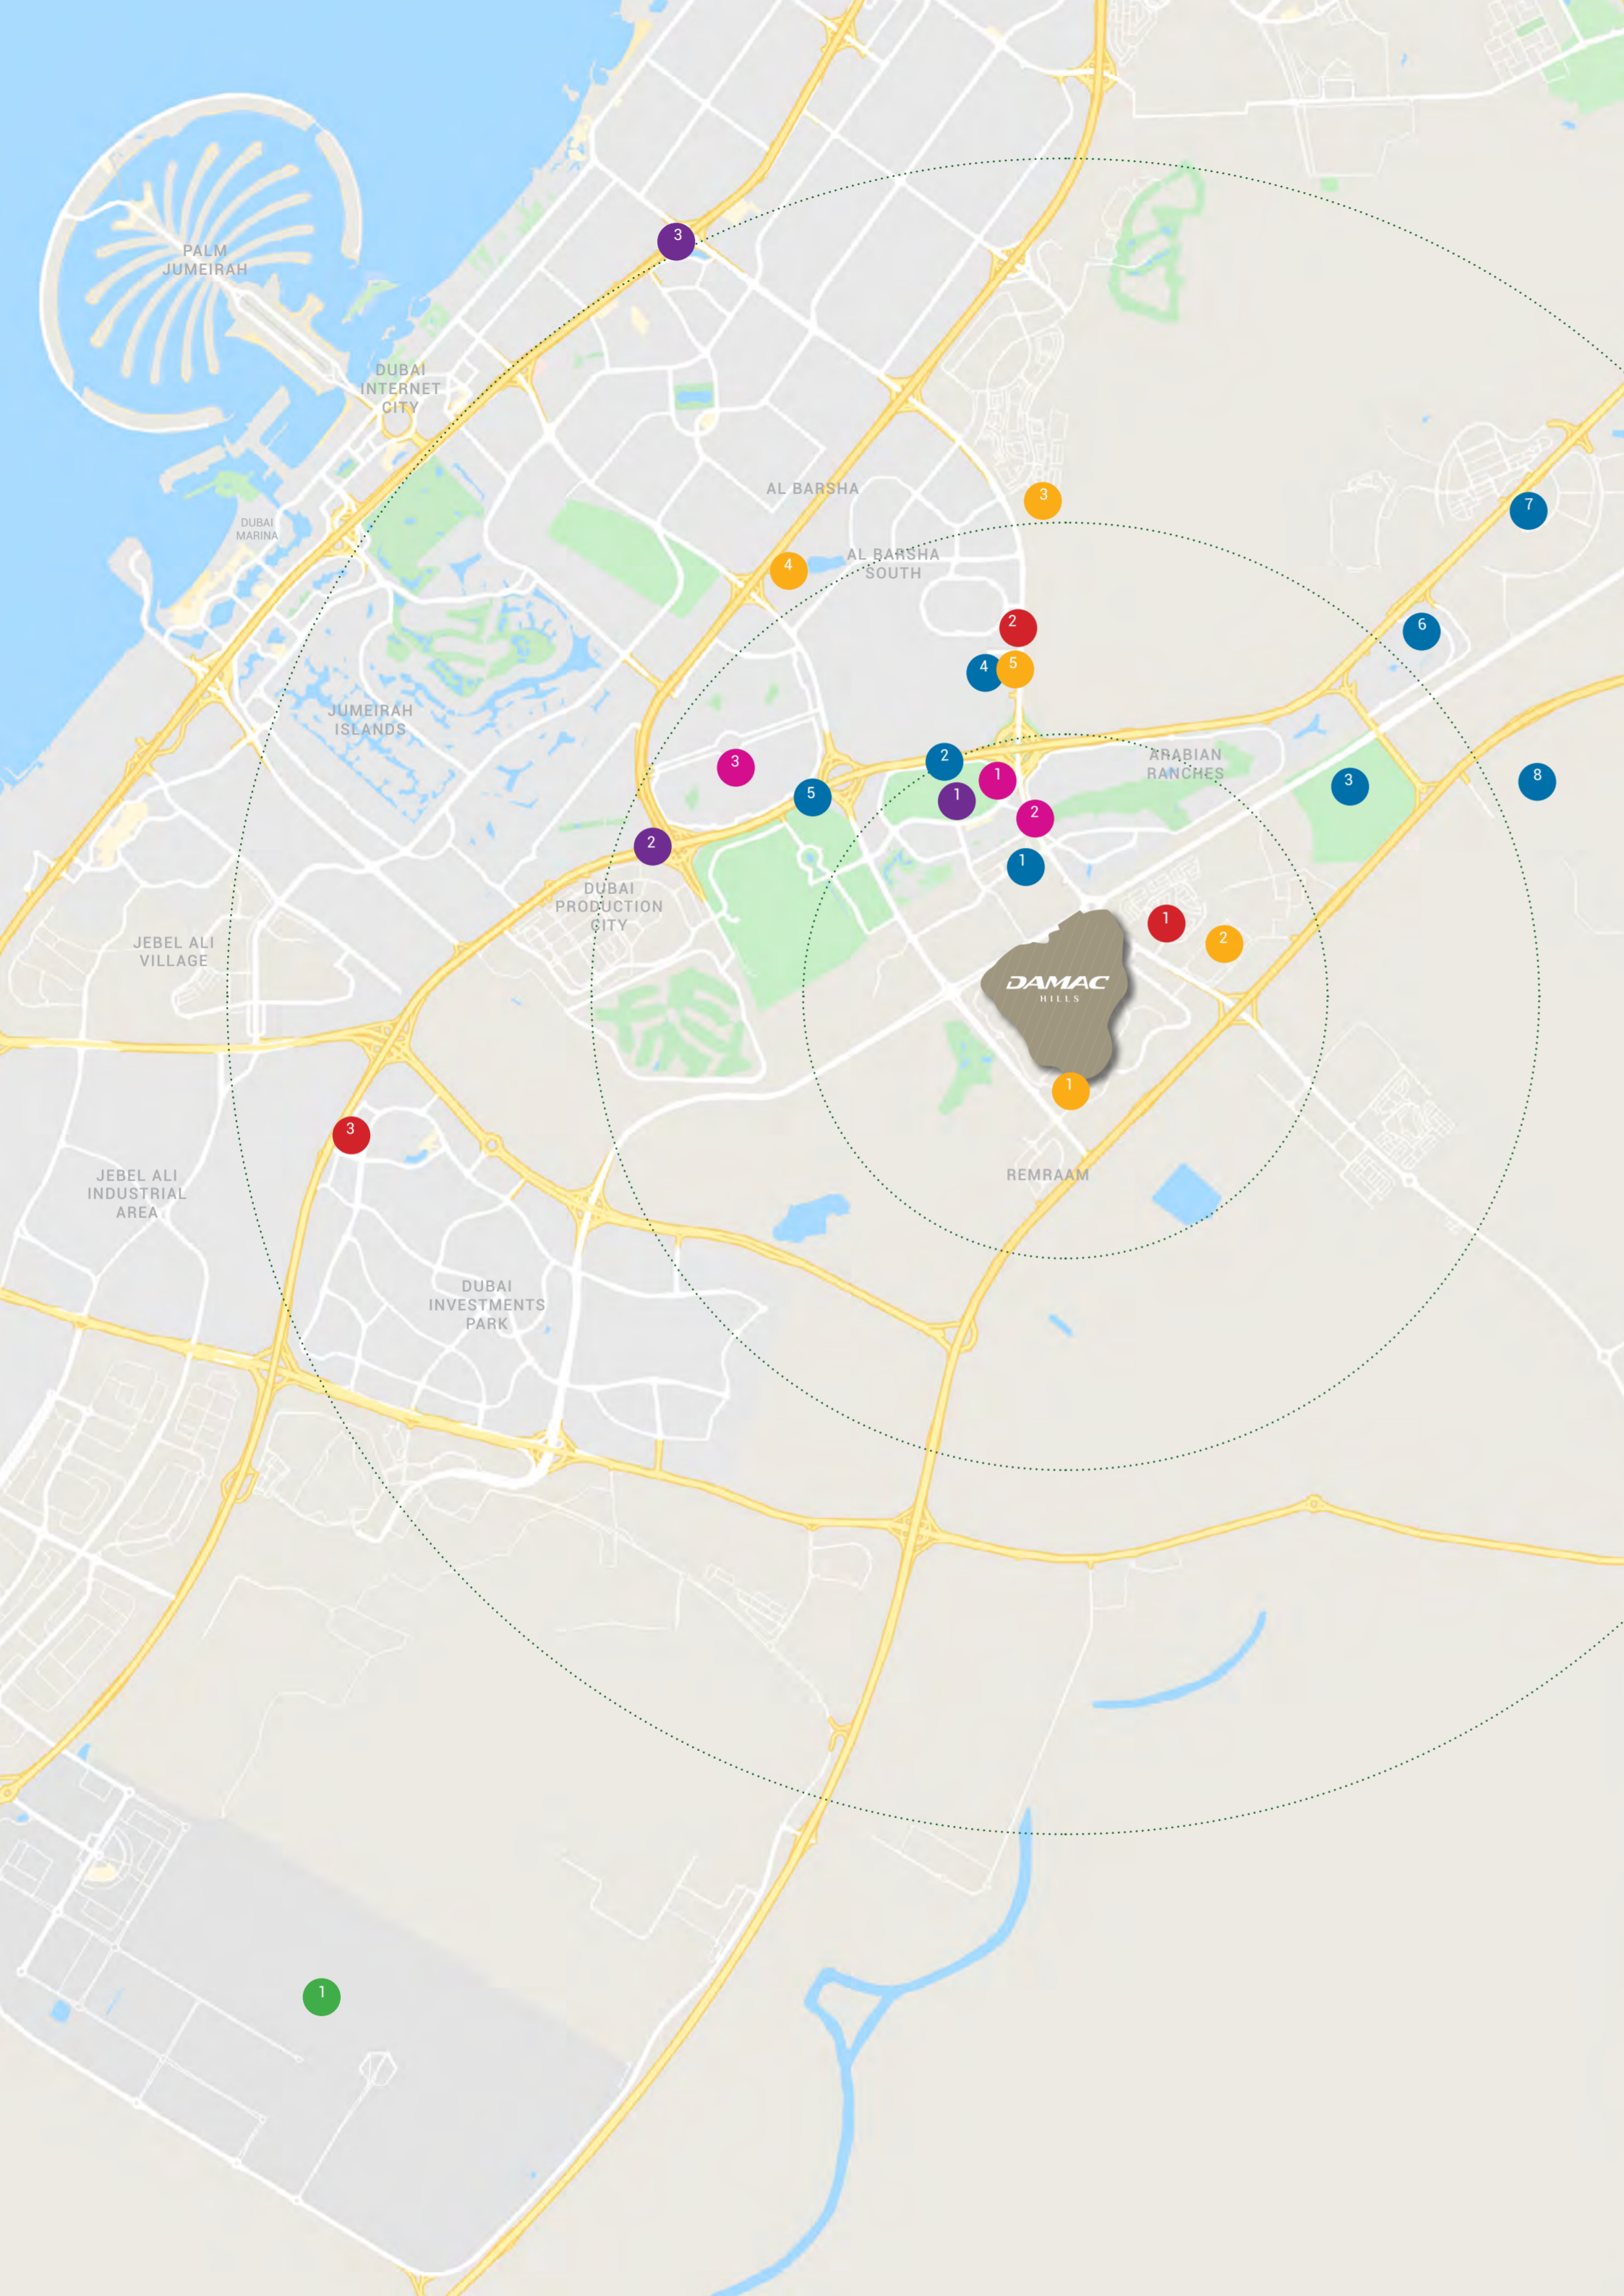

# DAMAC HILLS

*close to everything*

## MALLS

- 1 First Avenue Mall – 11 minutes
- 2 City Centre Me'aisem – 14 minutes
- 3 Mall of the Emirates – 24 minutes

## SCHOOLS

- 1 Jebel Ali School – 5 minutes
- 2 Fairgreen International School – 11 minutes
- 3 Global Indian International School – 16 minutes
- 4 Safa Community School – 18 minutes
- 5 Kings' School – 21 minutes