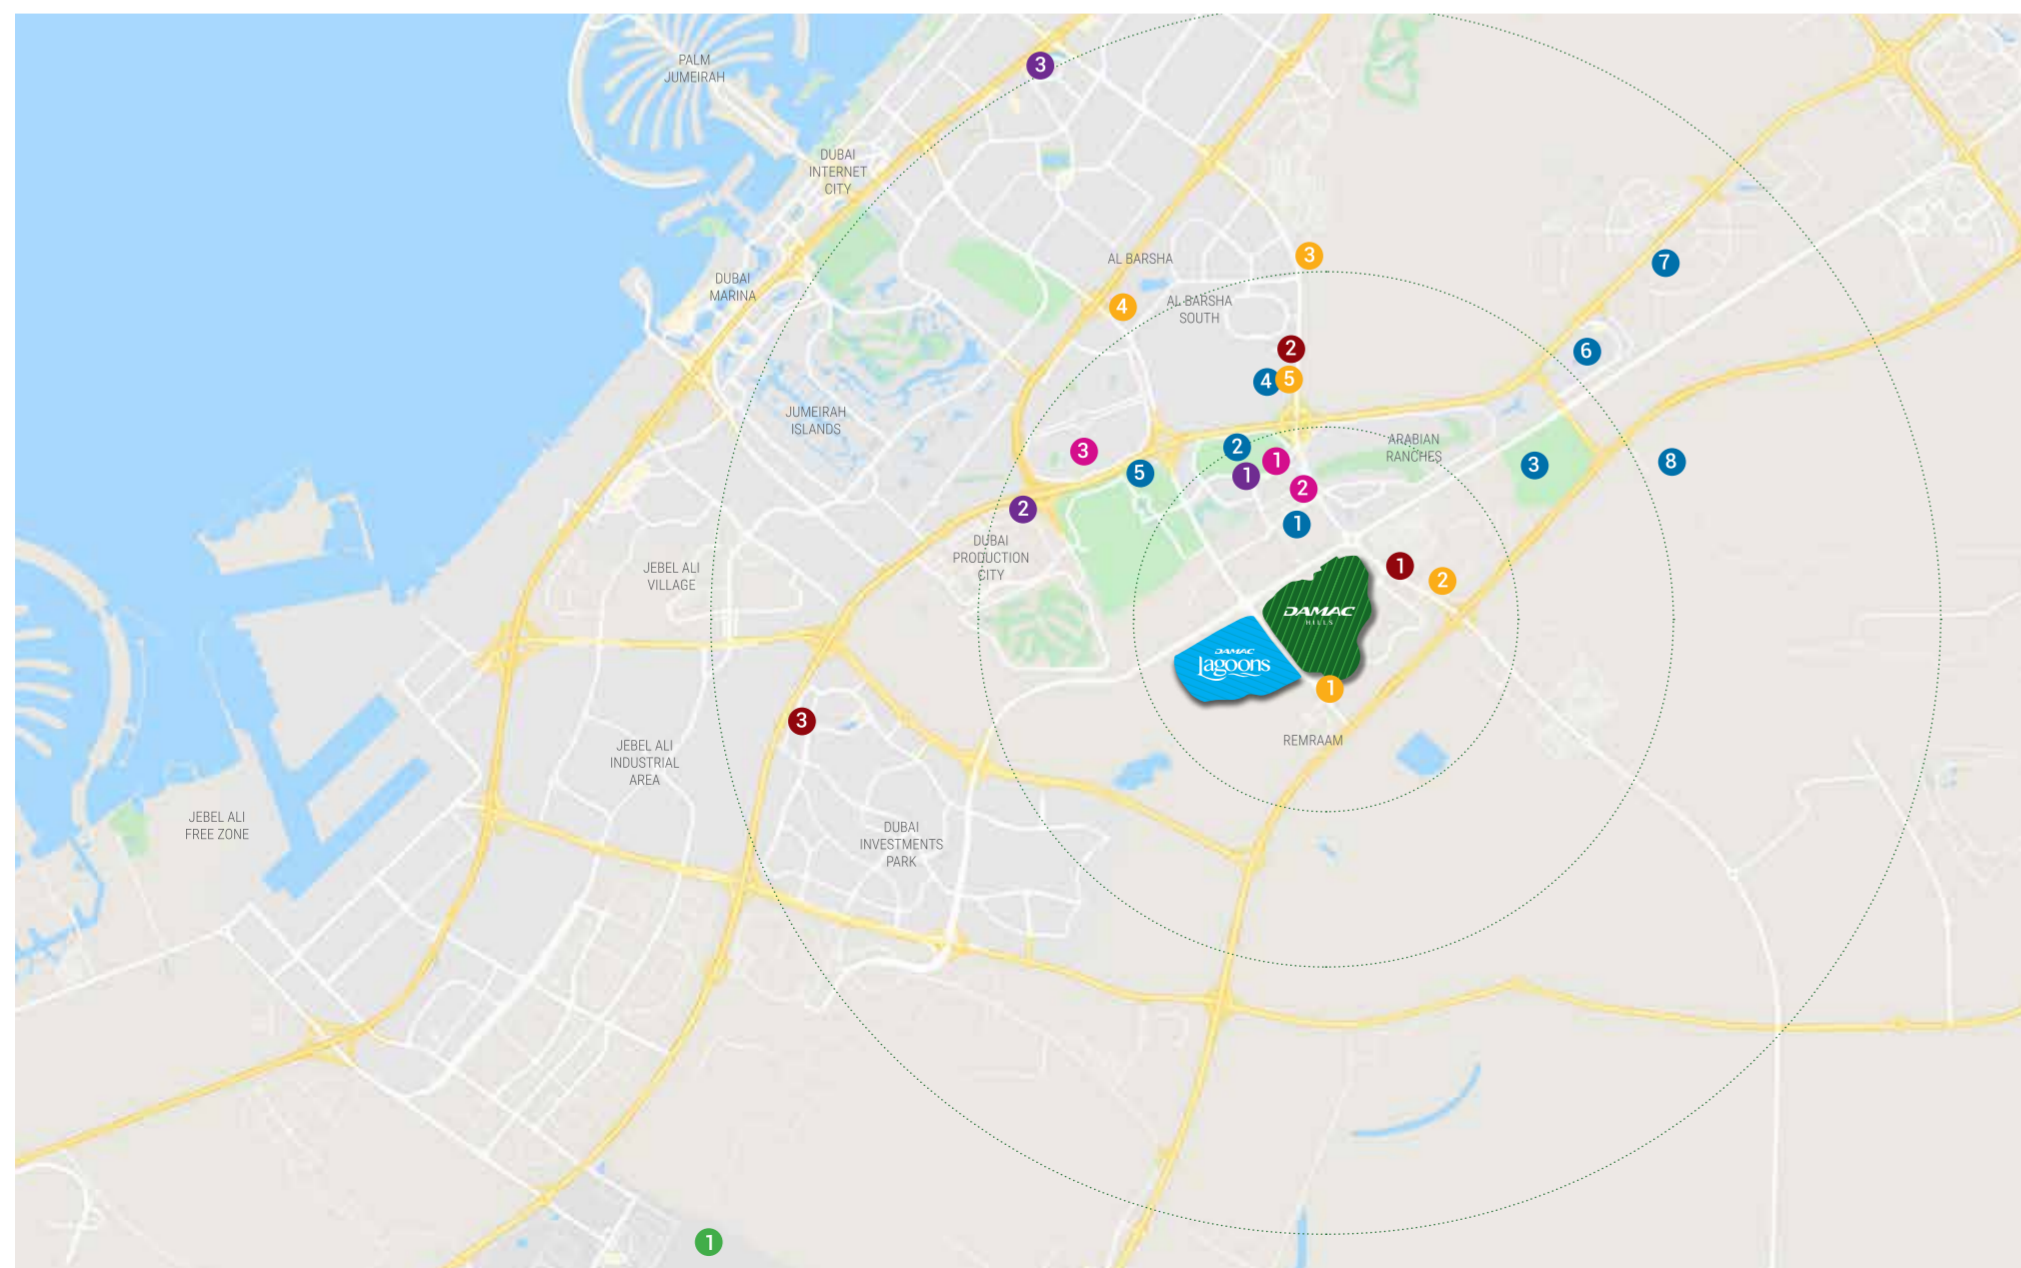

L A G O O N
V I E W S

DAMAC
Lagoon
VIEWS

THE LUXURY OF LOCATION

SPORTS AND LEISURE

- 1 Dubai Polo & Equestrian Club – 10 minutes
- 2 Dubai Autodrome – 12 minutes
- 3 The Plantation Equestrian and Polo Club – 11 minutes
- 4 Miracle Garden – 13 minutes
- 5 Dubai International Stadium – 14 minutes
- 6 Global Village – 14 minutes
- 7 IMG World – 14 minutes
- 8 Hamdan Sports Complex – 15 minutes

MALLS

- 1 First Avenue Mall – 11 minutes
- 2 City Centre Me'aisem – 14 minutes
- 3 Mall of the Emirates – 24 minutes

HOSPITALS

- 1 Aster Medical Centre – 9 minutes
- 2 Mediclinic Parkview Hospital – 12 minutes
- 3 NMC Royal Hospital – 19 minutes

HOTELS

- 1 Park Inn by Radisson – 10 minutes
- 2 Studio One Hotel – 9 minutes
- 3 Five Hotel Jumeirah Village Circle – 19 minutes

AIRPORT

- 1 Al Maktoum International Airport – 28 minutes

SCHOOLS

- 1 Jebel Ali School – 5 minutes
- 2 Fairgreen International School – 11 minutes
- 3 Global Indian International School – 16 minutes
- 4 Safa Community School – 18 minutes
- 5 Kings' School – 21 minutes

DAMAC Lagoons is hidden away along Hessa Street right opposite DAMAC Hills community. The convenient location puts residents within minutes of the city's key arterial freeways such as Mohammed Bin Zayed Road, Emirates Road and Al Khail Road.