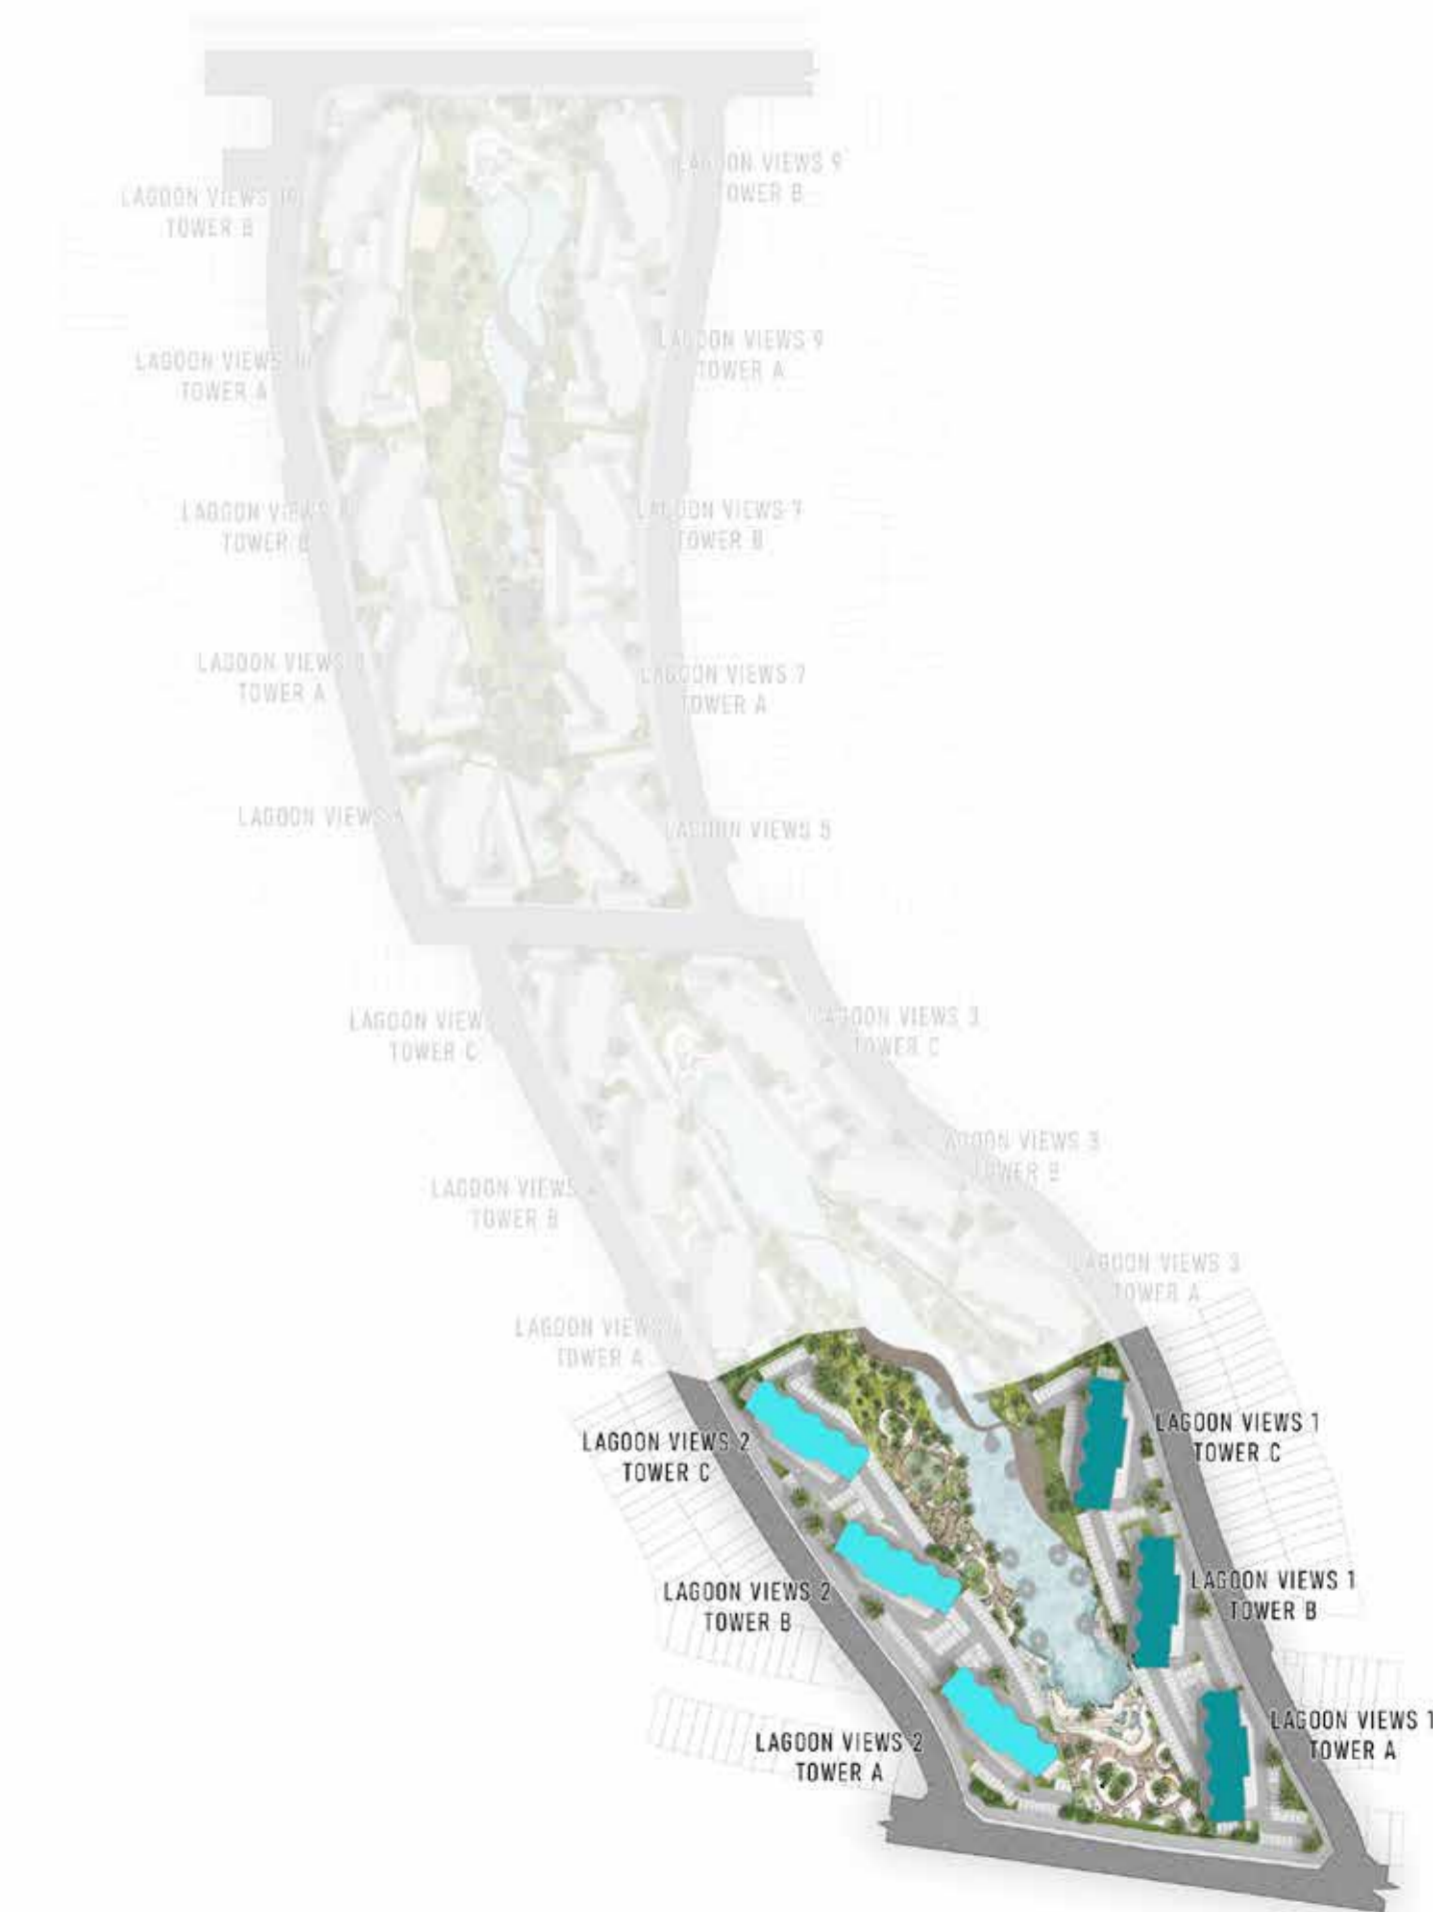

HOTELS

- 1 Park Inn by Radisson – 10 minutes
- 2 Studio One Hotel – 9 minutes
- 3 Five Hotel Jumeirah Village Circle – 19 minutes

AIRPORT

- 1 Al Maktoum International Airport – 28 minutes

SCHOOLS

- 1 Jebel Ali School – 5 minutes
- 2 Fairgreen International School – 11 minutes
- 3 Global Indian International School – 16 minutes
- 4 Safa Community School – 18 minutes
- 5 Kings' School – 21 minutes

DAMAC Lagoons is hidden away along Hessa Street right opposite DAMAC Hills community. The convenient location puts residents within minutes of the city's key arterial freeways such as Mohammed Bin Zayed Road, Emirates Road and Al Khail Road.

CLUSTER PLAN

- LAGOON VIEWS 1
- LAGOON VIEWS 2

The image features a background of teal and light blue marbled patterns, resembling stone or marble. The colors are layered and veined, creating a complex, organic texture. The text 'FLOOR PLANS' is centered horizontally and vertically in a white, all-caps, sans-serif font. The letters are widely spaced, giving the text a clean, minimalist appearance. The overall aesthetic is modern and sophisticated, typical of architectural or design-related branding.