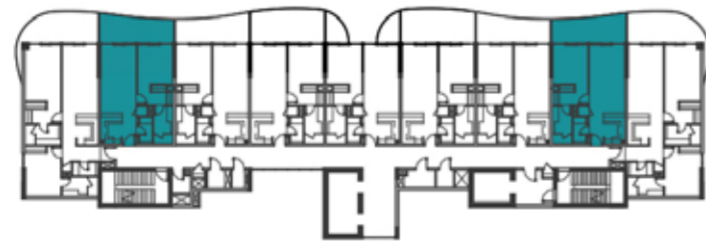

CLUSTER PLAN

- LAGOON VIEWS 1
- LAGOON VIEWS 2

The image features a background of teal and light blue marbled patterns, resembling stone or marble. The colors are layered and veined, creating a complex, organic texture. The text 'FLOOR PLANS' is centered horizontally and vertically in a white, all-caps, sans-serif font. The letters are widely spaced, giving the text a clean, minimalist appearance. The overall aesthetic is modern and sophisticated, typical of architectural or design-related branding.

F L O O R P L A N S

1-BEDROOM LUXURY APARTMENT

TYPE 01

MEDITERRANEAN-INSPIRED APARTMENTS

LEVEL: 1 & 3

1-BEDROOM LUXURY APARTMENT

TYPE 02

MEDITERRANEAN-INSPIRED APARTMENTS