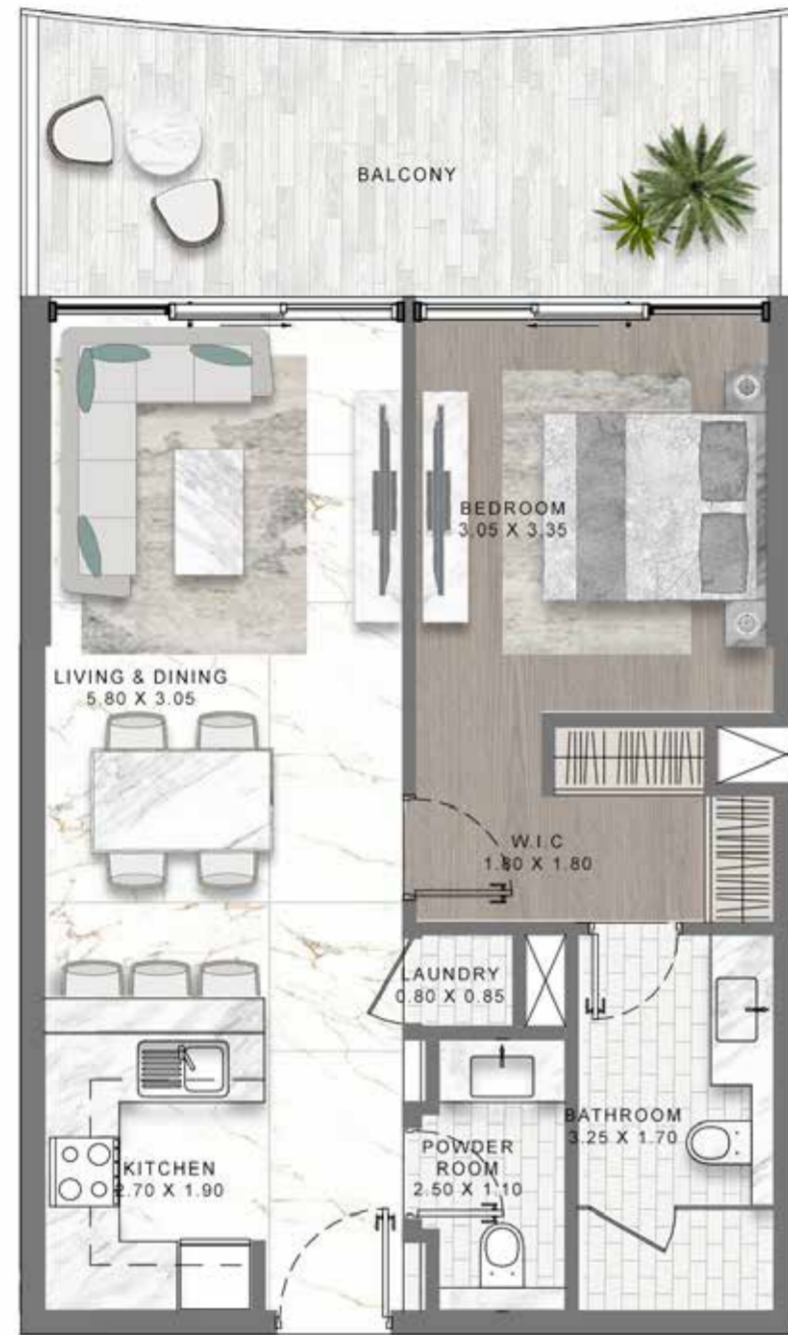

1-BEDROOM LUXURY APARTMENT

TYPE 11

MEDITERRANEAN-INSPIRED APARTMENTS