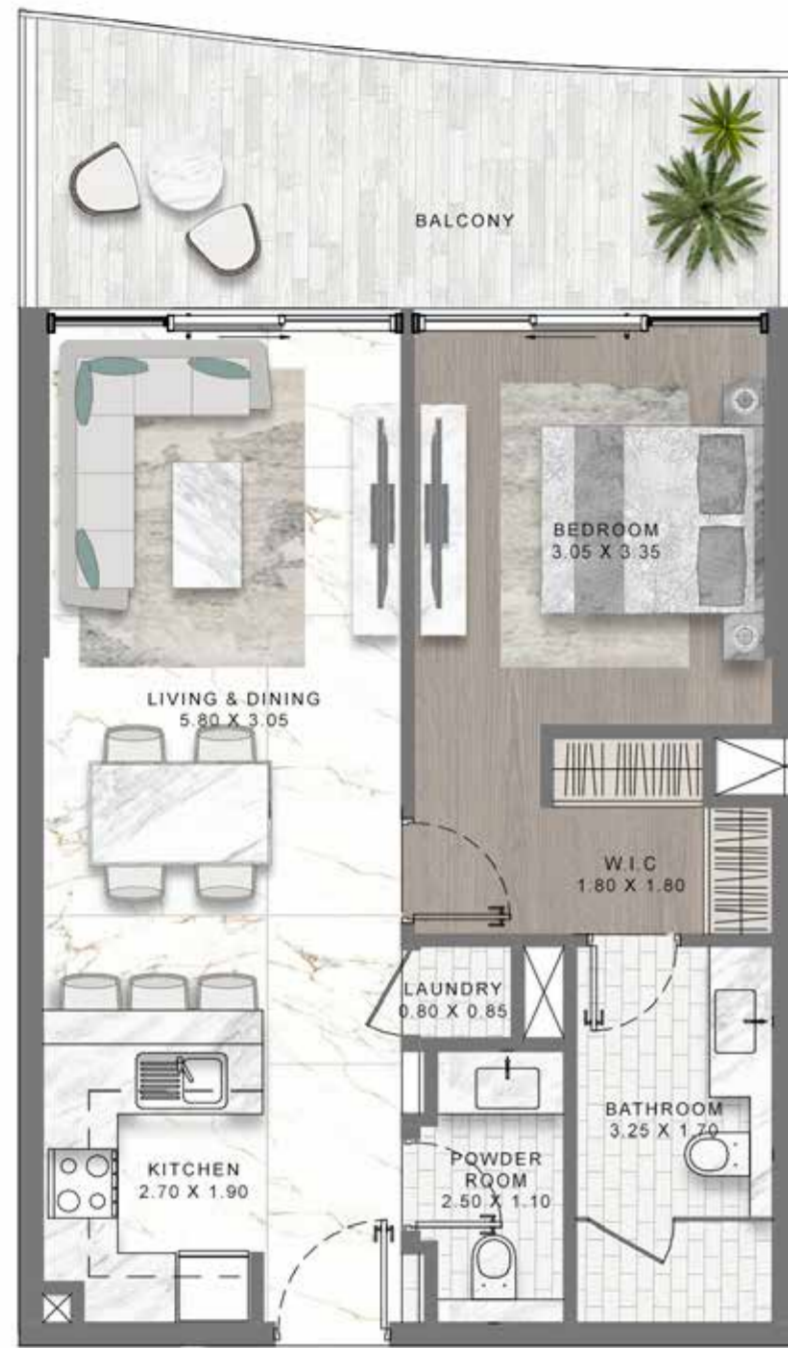

CLUSTER PLAN

- LAGOON VIEWS 1
- LAGOON VIEWS 2

The image features a background of teal and light blue marbled patterns, resembling stone or marble. The colors are layered and veined, creating a complex, organic texture. The text 'FLOOR PLANS' is centered horizontally and vertically in a white, all-caps, sans-serif font. The letters are widely spaced, giving the text a clean, minimalist appearance. The overall aesthetic is modern and sophisticated, typical of architectural or design-related branding.

F L O O R P L A N S

1-BEDROOM LUXURY APARTMENT

TYPE 01

MEDITERRANEAN-INSPIRED APARTMENTS

LEVEL: 1 & 3

1-BEDROOM LUXURY APARTMENT

TYPE 02

MEDITERRANEAN-INSPIRED APARTMENTS