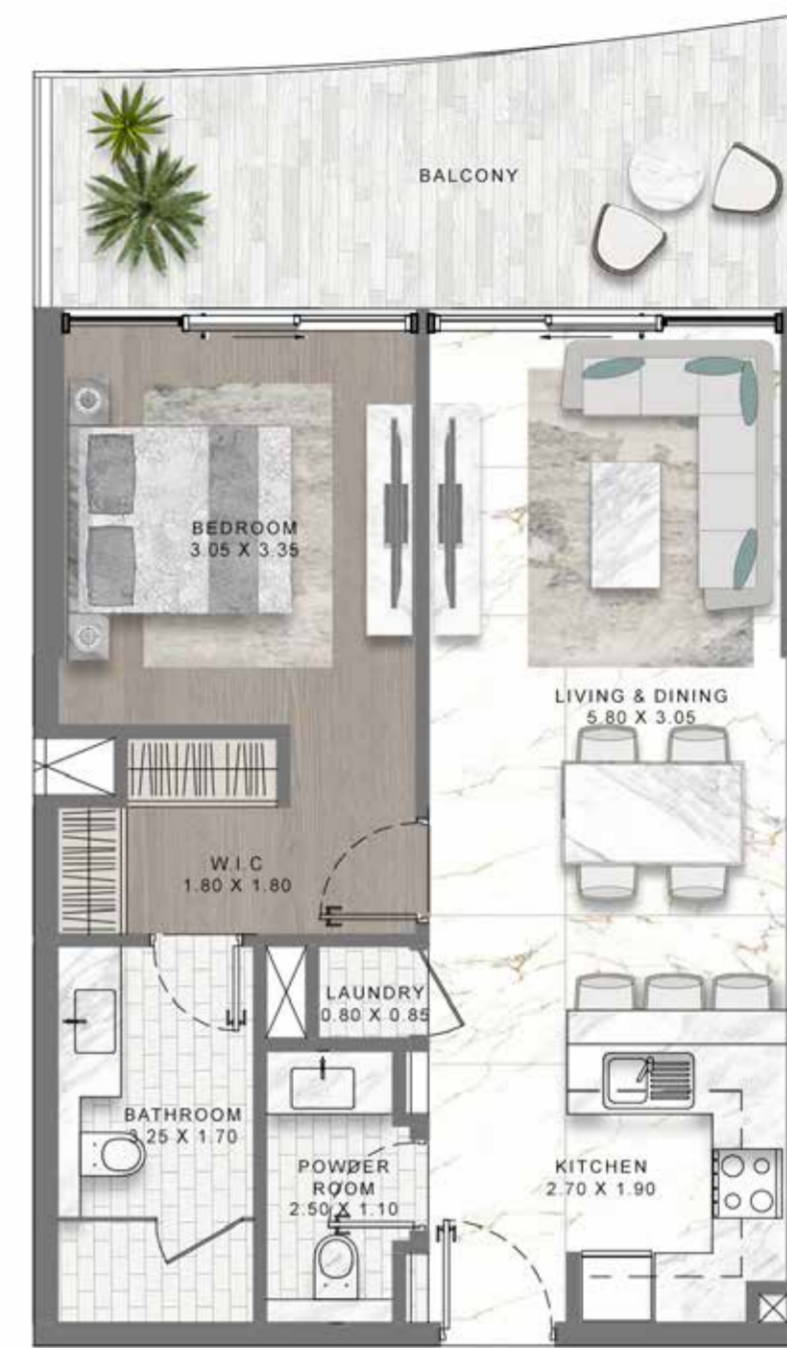

CLUSTER PLAN

- LAGOON VIEWS 1
- LAGOON VIEWS 2

The image features a background of teal and light blue marbled patterns, resembling stone or marble. The colors are layered and veined, creating a complex, organic texture. The text 'FLOOR PLANS' is centered horizontally and vertically in a white, all-caps, sans-serif font. The letters are widely spaced, giving the text a clean, minimalist appearance. The overall aesthetic is modern and sophisticated, typical of architectural or design-related branding.

F L O O R P L A N S

1-BEDROOM LUXURY APARTMENT

TYPE 01

MEDITERRANEAN-INSPIRED APARTMENTS

LEVEL: 1 & 3

1-BEDROOM LUXURY APARTMENT

TYPE 02

MEDITERRANEAN-INSPIRED APARTMENTS

LEVEL: 1 & 3

1-BEDROOM LUXURY APARTMENT

TYPE 03

MEDITERRANEAN-INSPIRED APARTMENTS

LEVEL: 1 & 3

1-BEDROOM LUXURY APARTMENT

TYPE 04

MEDITERRANEAN-INSPIRED APARTMENTS