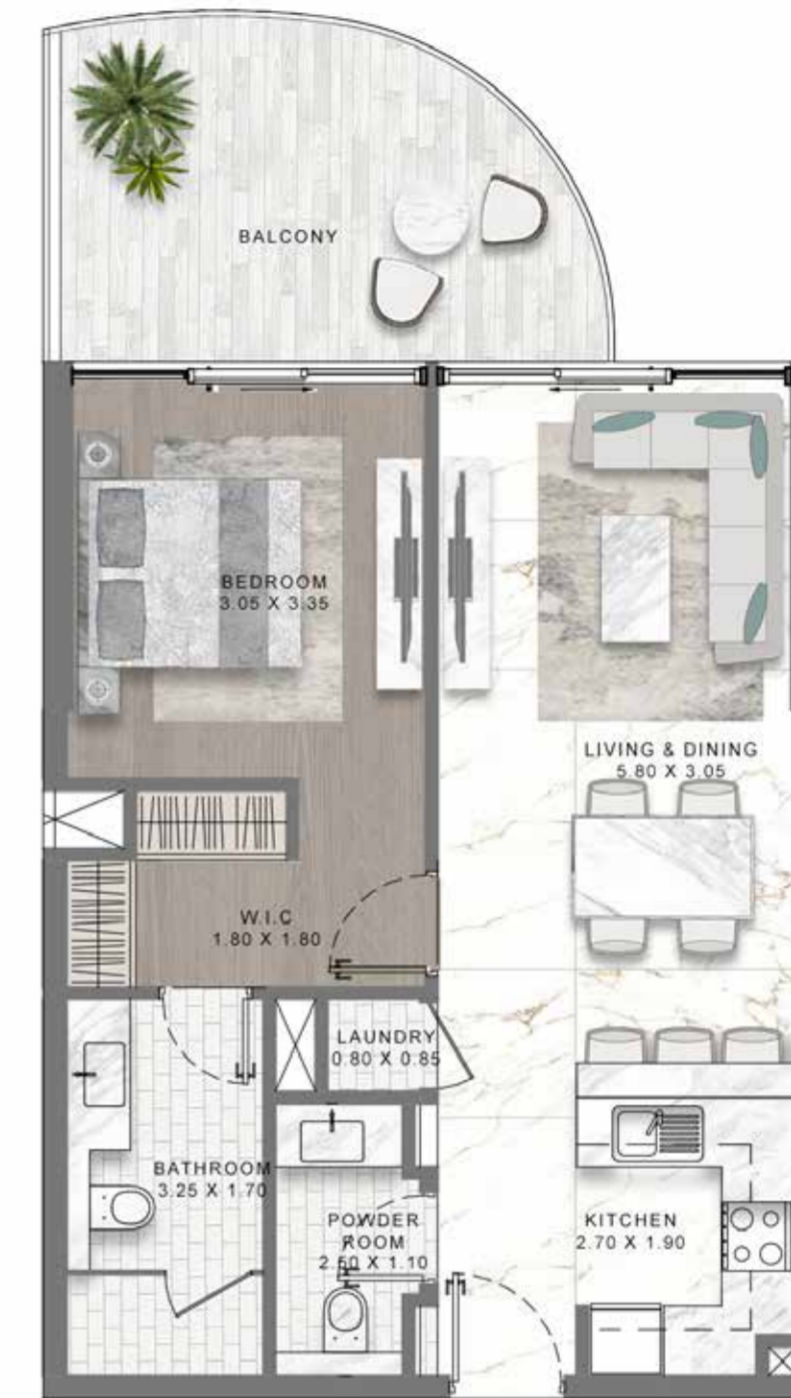

CLUSTER PLAN

- LAGOON VIEWS 1
- LAGOON VIEWS 2

The image features a background of teal and light blue marbled patterns, resembling stone or marble. The colors are layered and veined, creating a complex, organic texture. The text 'FLOOR PLANS' is centered horizontally and vertically in a white, all-caps, sans-serif font. The letters are widely spaced, giving the text a clean, minimalist appearance. The overall aesthetic is modern and sophisticated, typical of architectural or design-related branding.

LEVEL: 1 & 3

1-BEDROOM LUXURY APARTMENT

TYPE 05

MEDITERRANEAN-INSPIRED APARTMENTS

LEVEL: 2

1-BEDROOM LUXURY APARTMENT

TYPE 06

MEDITERRANEAN-INSPIRED APARTMENTS

LEVEL: 2

1-BEDROOM LUXURY APARTMENT

TYPE 07

MEDITERRANEAN-INSPIRED APARTMENTS

LEVEL: 2

1-BEDROOM LUXURY APARTMENT

TYPE 08

MEDITERRANEAN-INSPIRED APARTMENTS