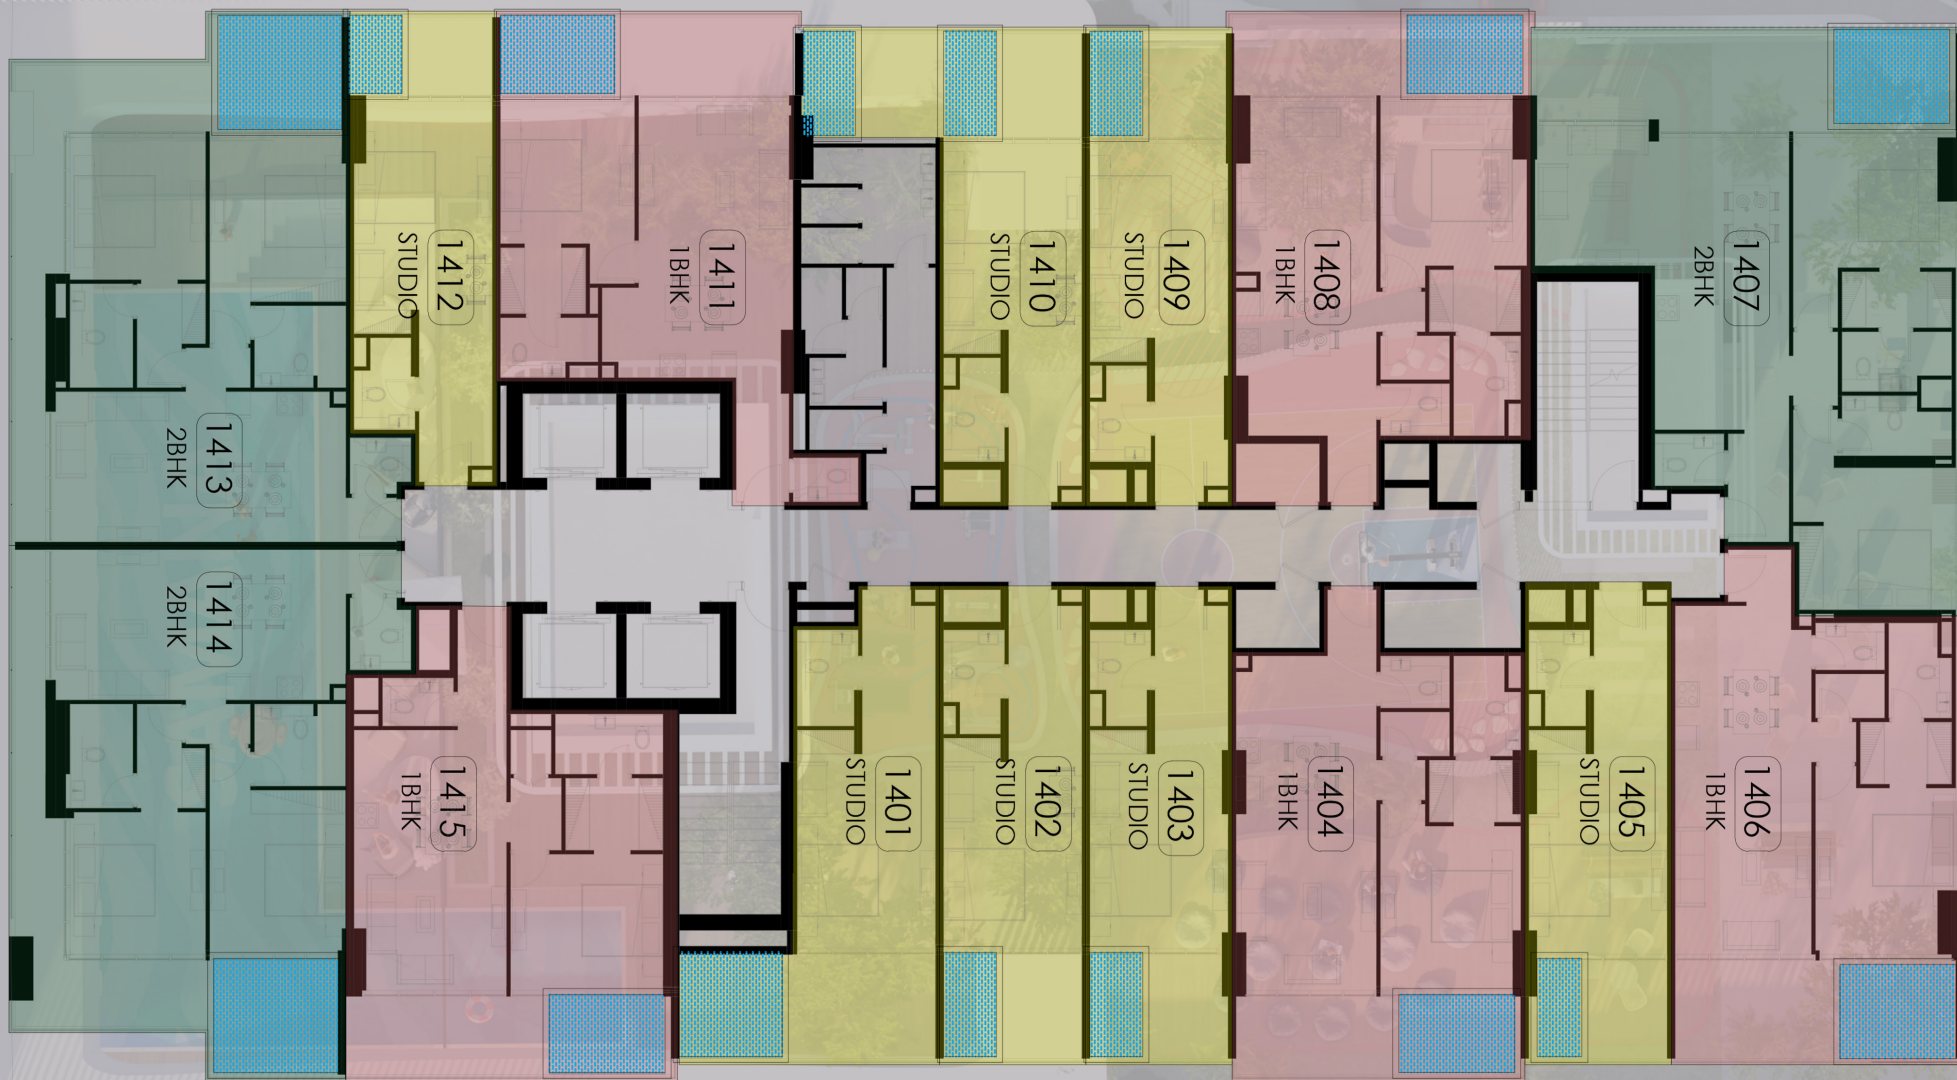

SAMANA
PARK
MEADOWS
FLOOR PLAN

FIRST FLOOR - FLOOR PLAN

1BHK - BALCONY | 2BHK - BALCONY | STUDIO - BALCONY

TYPICAL FLOORS 2ND TO 13TH – FLOOR PLAN

■ 1BHK - BALCONY |
 ■ 2BHK - BALCONY |
 ■ STUDIO - BALCONY

14 TH FLOOR - FLOOR PLAN

■ 1BHK - BALCONY |
 ■ 2BHK - BALCONY |
 ■ STUDIO - BALCONY

SAMANA

DEVELOPERS

+971 4 563 9510

info@samanadevelopers.com

www.samanadevelopers.com

4th Floor, Building 7,
Bay Square, Business Bay,
Dubai, United Arab Emirates