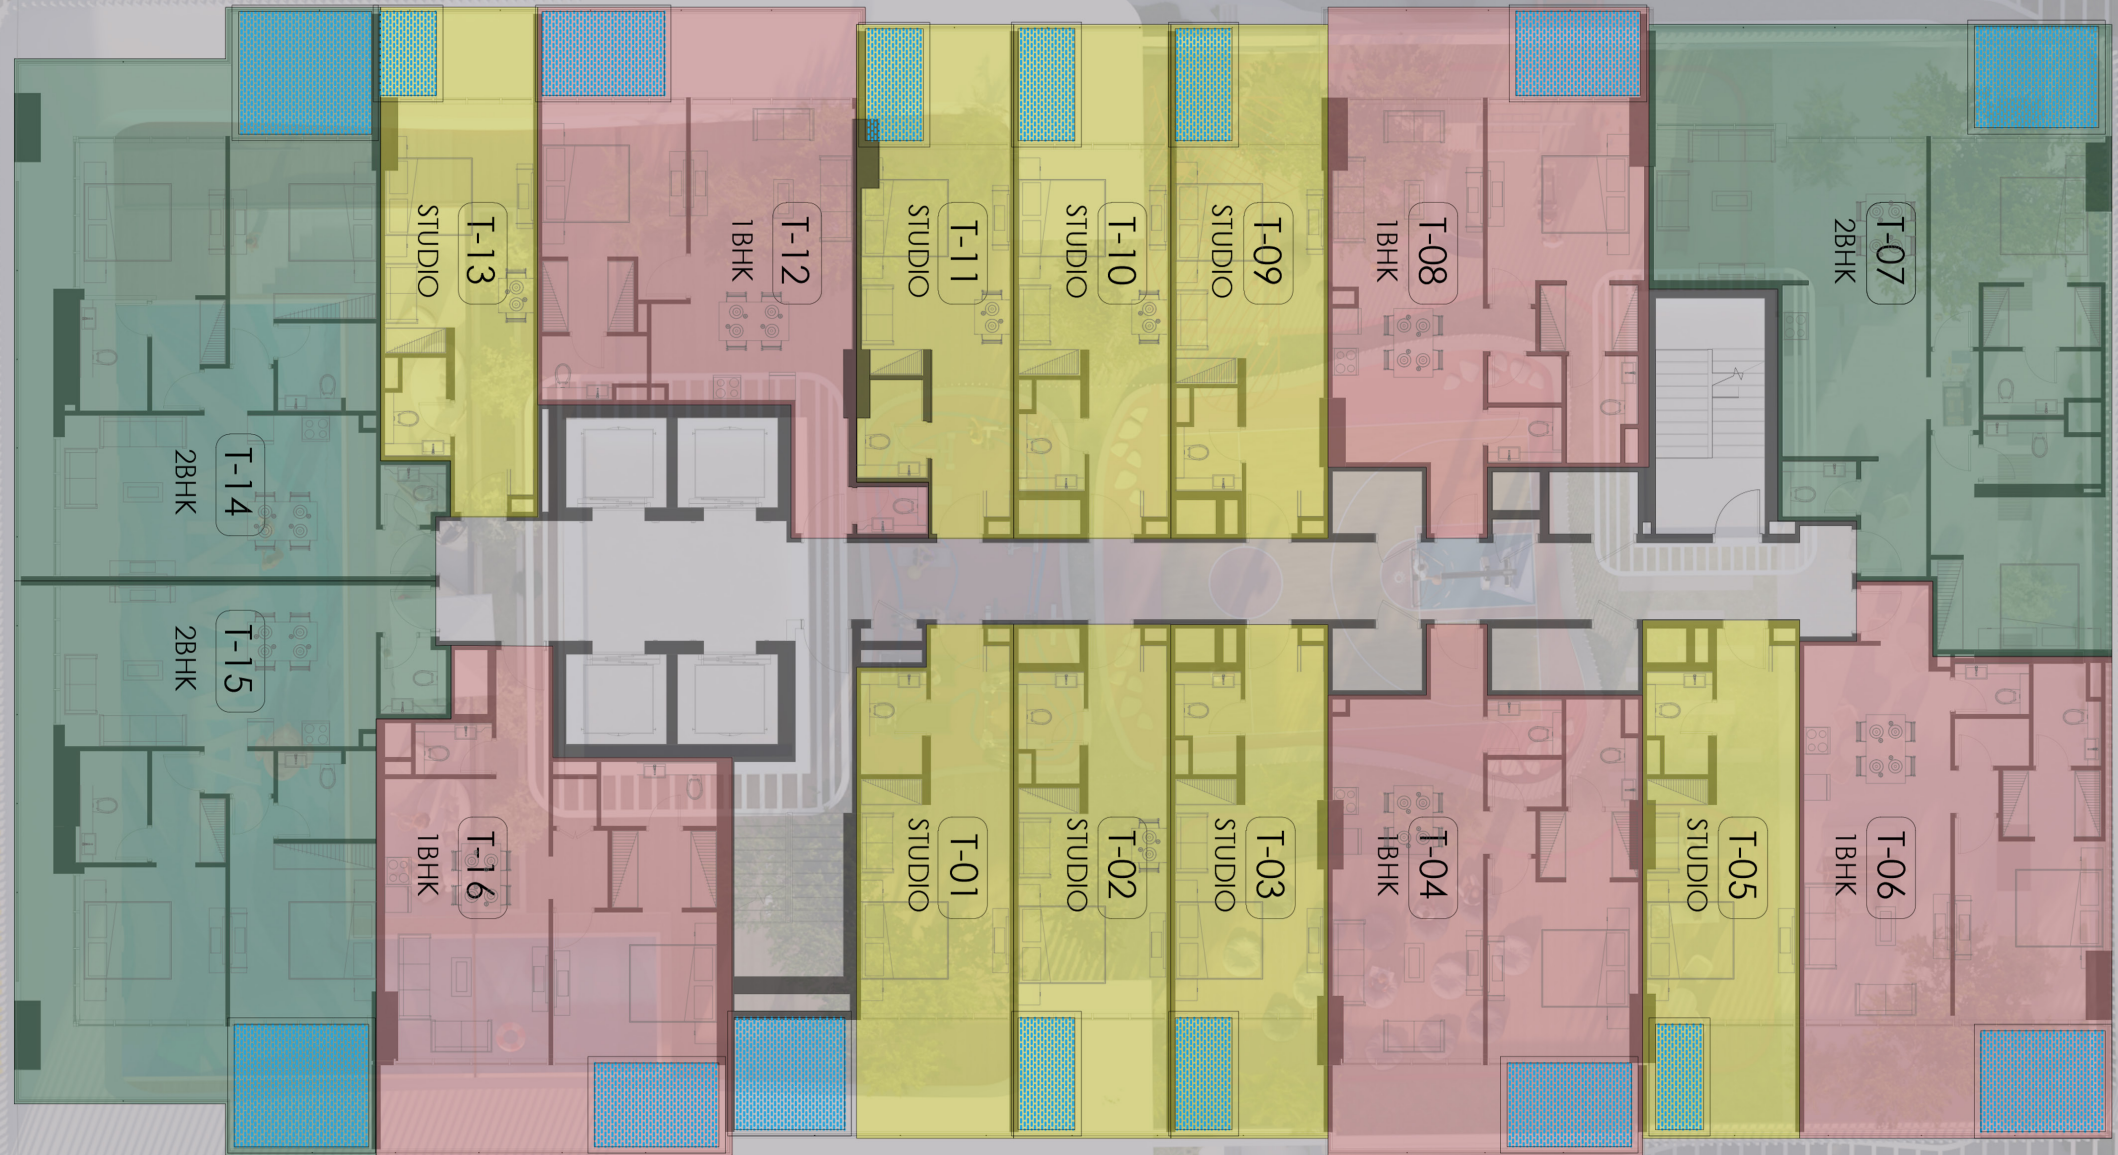

SAMANA
PARK
MEADOWS
FLOOR PLAN

FIRST FLOOR - FLOOR PLAN

1BHK - BALCONY | 2BHK - BALCONY | STUDIO - BALCONY

TYPICAL FLOORS 2ND TO 13TH – FLOOR PLAN

■ 1BHK - BALCONY |
 ■ 2BHK - BALCONY |
 ■ STUDIO - BALCONY

14 TH FLOOR - FLOOR PLAN

■ 1BHK - BALCONY |
 ■ 2BHK - BALCONY |
 ■ STUDIO - BALCONY

SAMANA

DEVELOPERS

+971 4 563 9510

info@samanadevelopers.com

www.samanadevelopers.com

4th Floor, Building 7,
Bay Square, Business Bay,
Dubai, United Arab Emirates