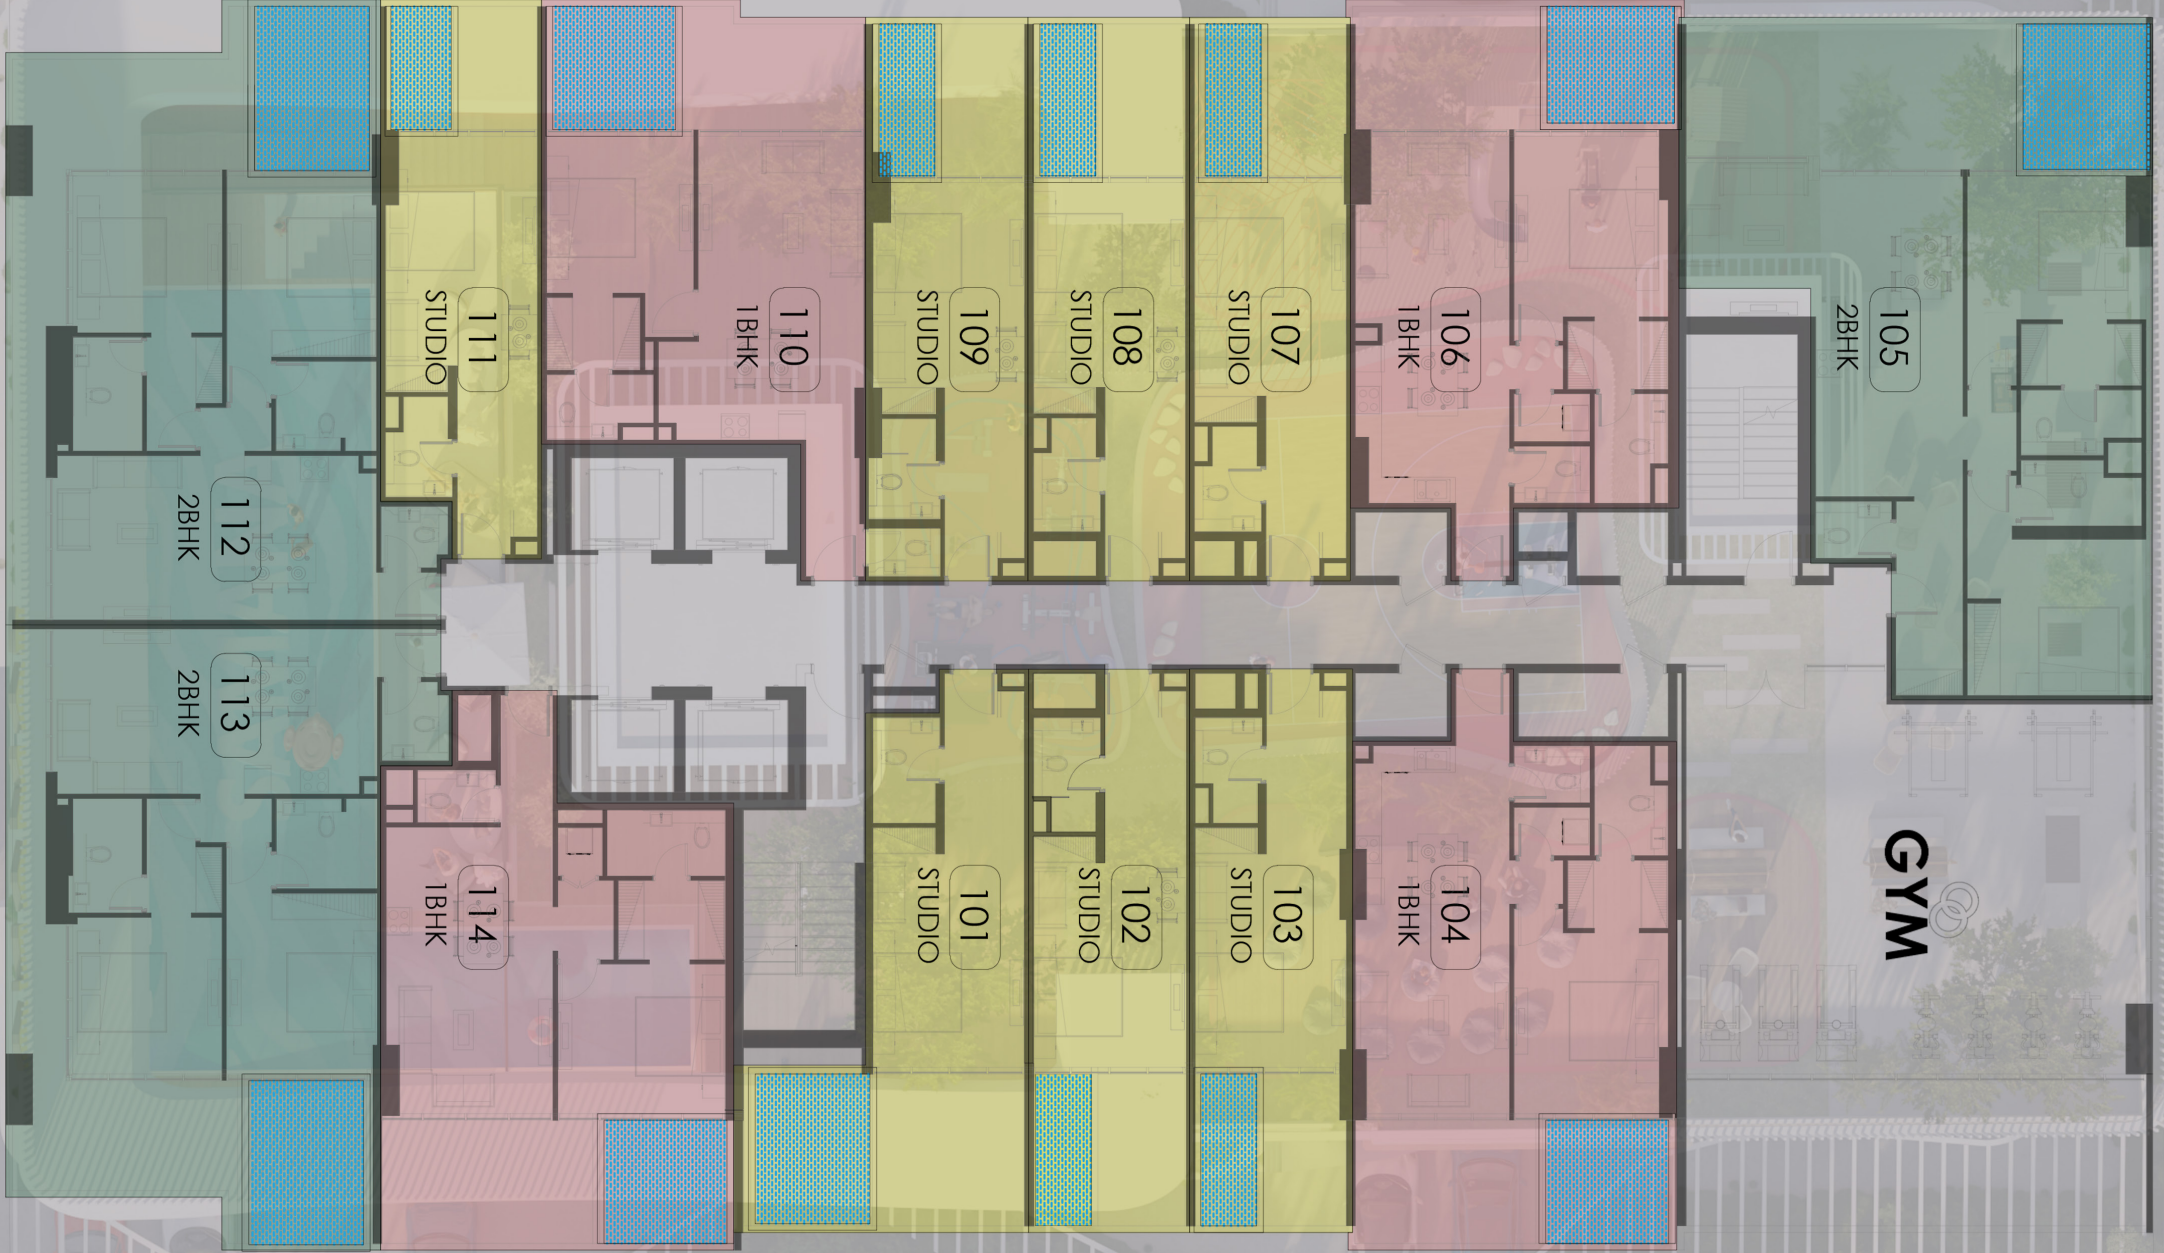

SAMANA
PARK
MEADOWS
FLOOR PLAN

FIRST FLOOR - FLOOR PLAN

1BHK - BALCONY | 2BHK - BALCONY | STUDIO - BALCONY

TYPICAL FLOORS 2ND TO 13TH – FLOOR PLAN

■ 1BHK - BALCONY |
 ■ 2BHK - BALCONY |
 ■ STUDIO - BALCONY

14 TH FLOOR - FLOOR PLAN

■ 1BHK - BALCONY |
 ■ 2BHK - BALCONY |
 ■ STUDIO - BALCONY

SAMANA

DEVELOPERS

+971 4 563 9510

info@samanadevelopers.com

www.samanadevelopers.com

4th Floor, Building 7,
Bay Square, Business Bay,
Dubai, United Arab Emirates