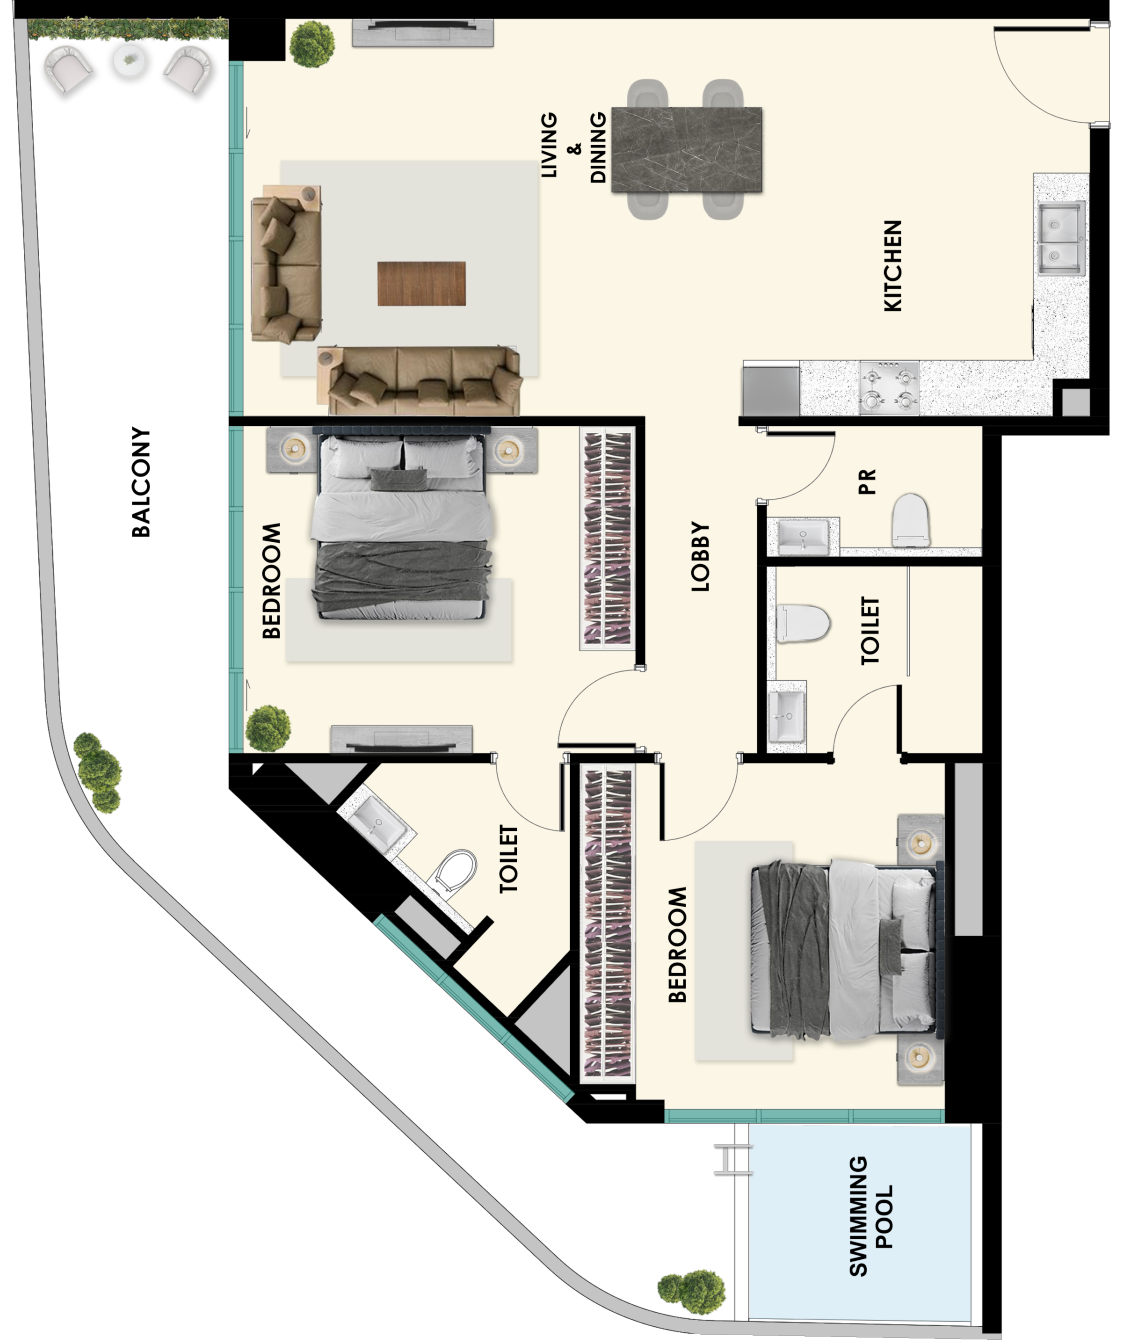

TWO BEDROOM WITH POOL