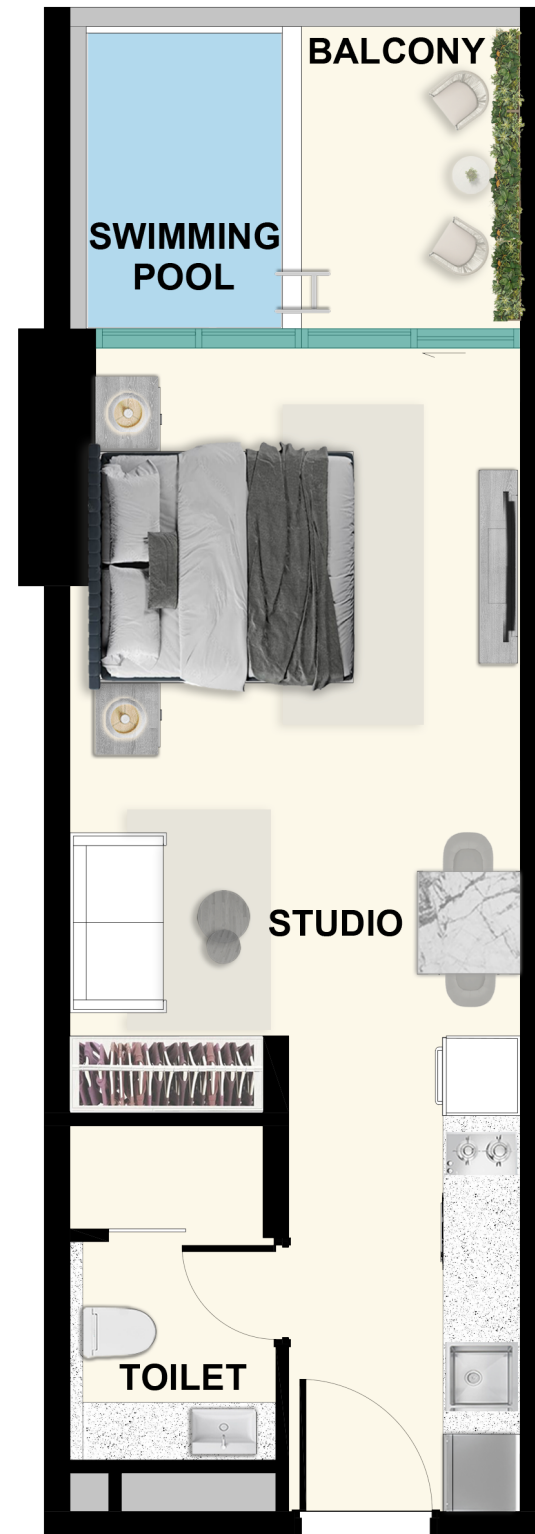

STUDIO WITH POOL