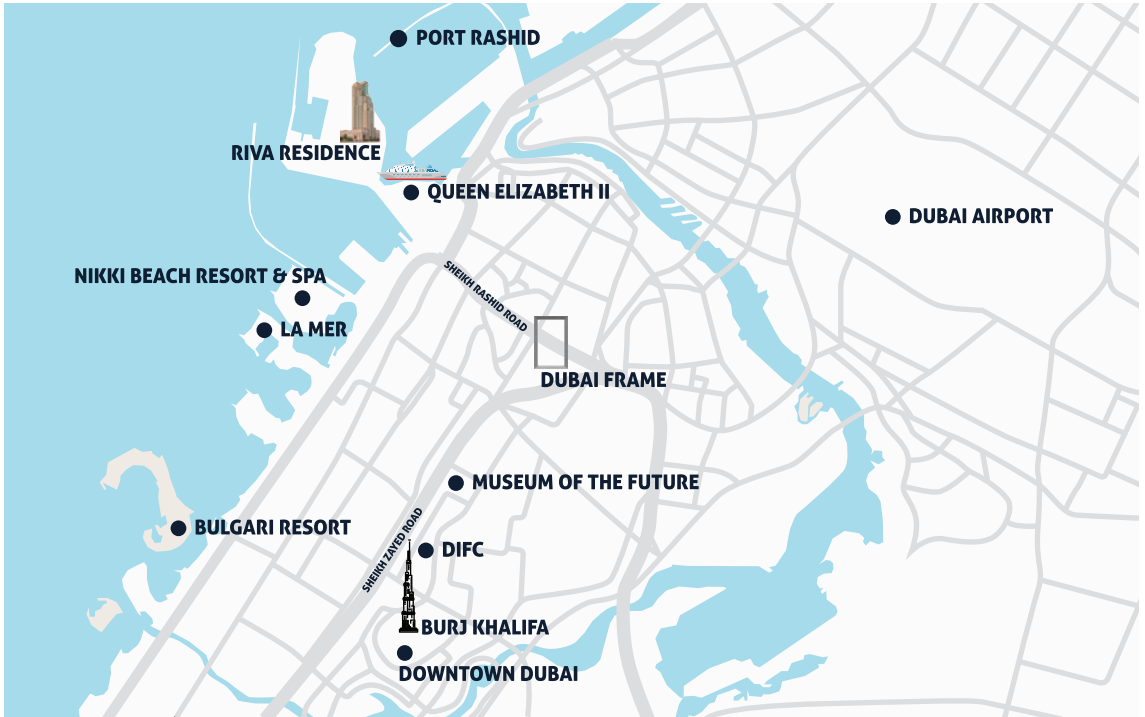

## CRUISING TOWARDS OPULENCE

Indulge your desires and step into a world of unparalleled grandeur at this extraordinary destination. At Riva Residence, every moment is an invitation to luxuriate in endless possibilities, crafting an exquisitely limitless existence that awaits your embrace.

## STEP INTO THE GLAMOUR OF RIVA RESIDENCE

Captivated by the rhythm of waves,  
the spirit of wonder, and a deep love for the sea,  
this magnificent 25-storey enclave of  
residential apartments is a true waterfront  
fantasy brought to life.

Strategically positioned, Riva Residence offers seamless access to Dubai's historic old city, bustling financial hub, and the picturesque Jumeirah area. Within a short drive, residents can easily reach iconic landmarks like the Dubai Mall and Burj Khalifa in the vibrant Dubai Downtown.

- ◆ 10 minutes to Sheikh Zayed Road
- ◆ 15 minutes to Dubai International Airport
- ◆ 20 minutes to Downtown Dubai
- ◆ 20 minutes to the Burj Khalifa

RIVA RESIDENCE